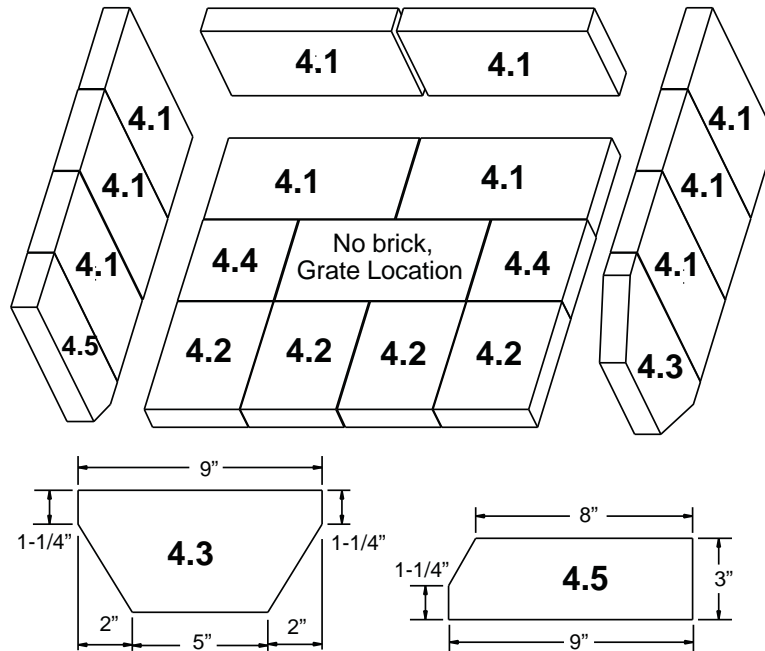

**Stocked at Depot**

ITEM	DESCRIPTION	COMMENTS	PART NUMBER
1	Air Channel, Convection w/Bracket (Retain Original SN Label)		SRV7033-144
2	Air Supply Back		SRV7033-134
3	Panel Assembly, Side, Left		7033-038

### #4 Brick Set Assembly

4	Brick Assembly - Complete Set	Pkg of 18	SRV7033-032	
4.1	Brick, 9 x 4-1/2 x 1-1/4"	Qty. 10 Req.		
4.2	Brick, 6 x 4-1/2 x 1-1/4"	Qty. 4 Req.		
4.3	Brick, 9 x 4-1/2 x 1-1/4" w/angles, see diagram	Qty. 1 Req.		
4.4	Brick, 4-1/2 x 4-1/2 x 1-1/4"	Qty. 2 Req.		
4.5	Brick, 9 x 3 x 1-1/4" w/angle, see diagram	Qty. 1 Req.		
	Brick, Uncut	Pkg of 1	832-0550	
		Pkg of 6	832-3040	
5	Tube Support Rack		7033-148	
6	Brick Retainer		7033-149	
7	Ceramic Fiber Blanket, 1/2" Thick (19" W x 13-3/4" H)		832-3390	Y
8	Baffle Board - 9-1/2 in W x 13-3/4 in H	Pkg of 2	SRV7033-209	Y
9	Rear Channel Assembly		7033-002	Y
10	Access Cover		SRV7038-196	
11	Panel Assembly, Side, Right		7033-037	
12	Tube Channel Top - Tube Channel Access Cover		SRV7033-237	
13	Tube, Channel Assembly	Manifold Tubes	SRV7033-023	Y