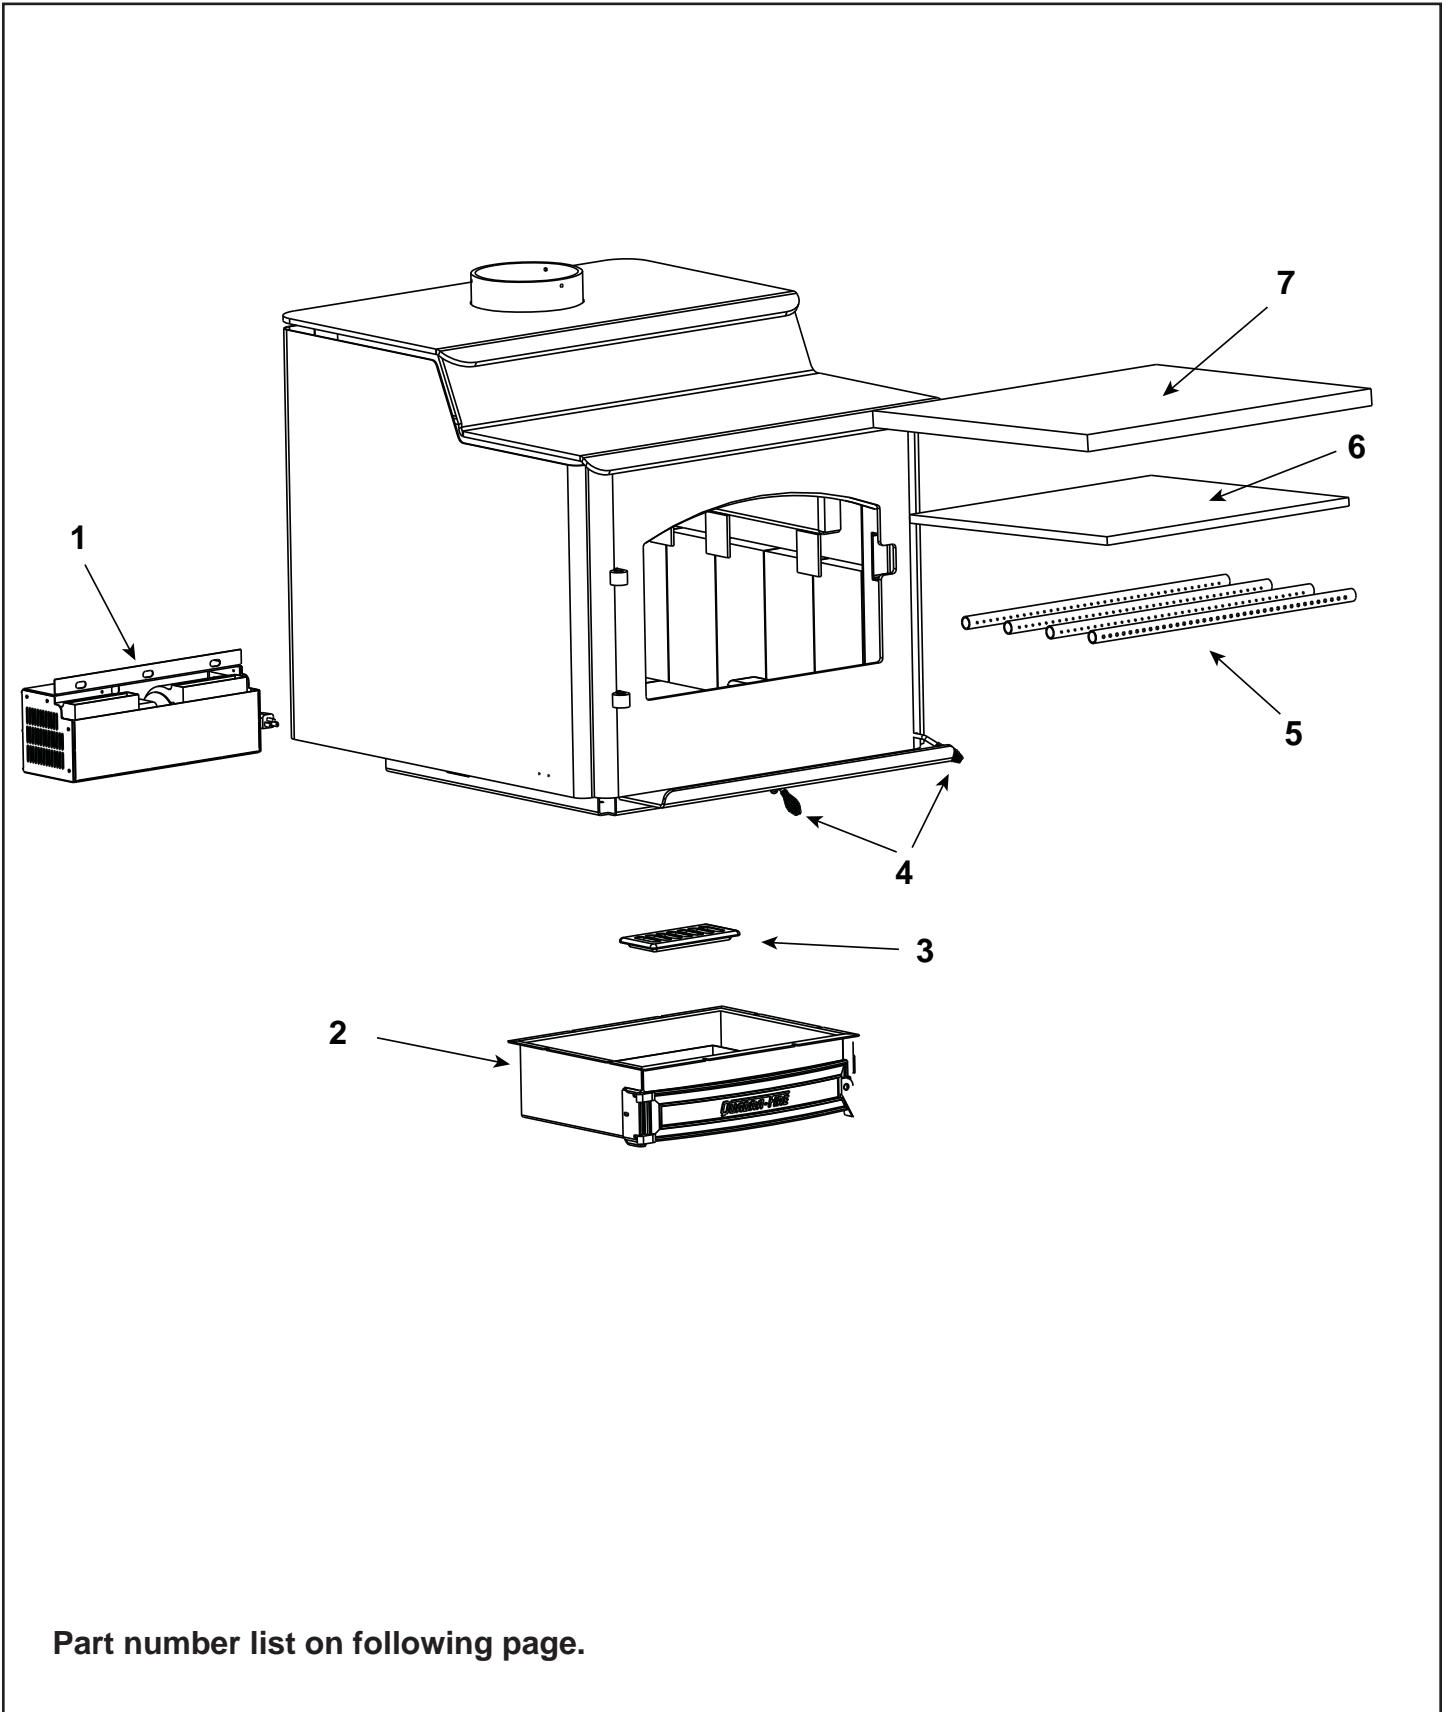

820-0720 (April 2002 - Jan. 2003), 820-0721 (Feb. 2003 - Active)

Part number list on following page.