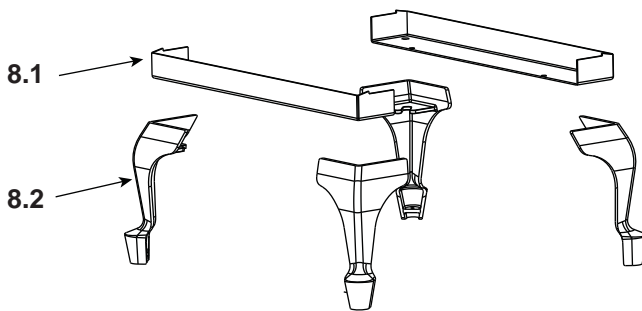

Beginning Manufacturing Date: April 2002
Ending Manufacturing Date: Active

IMPORTANT: THIS IS DATED INFORMATION. When requesting service or replacement parts for your appliance please provide model number and serial number. All parts listed in this manual may be ordered from an authorized dealer.

Stocked at Depot

ITEM	DESCRIPTION	COMMENTS	PART NUMBER	
1	Blower Assembly		831-1701	
	Blower Cord w/ Speed Control		821-0110	Y
	Blower, Convection - Replacement Blower		812-4900	Y
2	Ash Pan Removal System (ARS) Assembly w/Cast Door		831-1671	
3	Grate, ARS		832-2980	
	Ash Box Hinge		434-0310	
	Ash Pan		434-0330	
	Gasket, Rope, 3/8, Field Cut to Size	Qty.10 Ft. Req.	SRV7000-134	
	Handle, Ash Removal System		472-5060	
	Plug, Trimount, .250"	Qty: 24	229-0880/24	Y
4	Spring Handle, Air Control, 1/4"	Gold	832-0630	Y
		Nickel	250-8340	Y
5	Manifold Tube Set		832-3440	Y
	Manifold Clip/Screws	Pkg of 4	832-0661	Y
6	Baffle, Fiberboard		832-3430	Y
7	Ceramic Fiber Blanket, 1 In., Field Cut to Size		832-3401	Y

#8 Legs and Pedestal Assemblies

8.1	Leg Adapter (Bracket)		472-0540	
8.2	Legs, Queen Anne	Black	831-1240	
		Gold	831-1250	
		Nickel	LEGS-QANL	
8.3	Pedestal Base Assembly		831-1910	
8.4	Trim, Oak Strips	Qty: 2 ea.	SRV472-0520	

Additional service part numbers appear on following page.