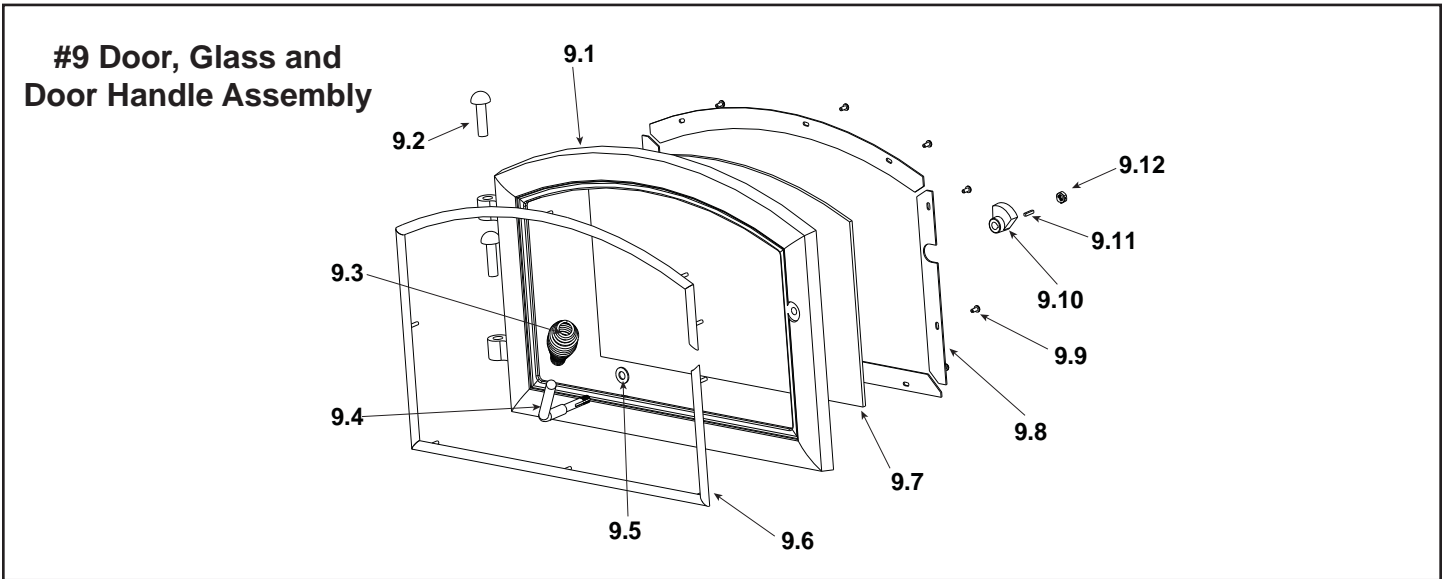

IMPORTANT: THIS IS DATED INFORMATION. When requesting service or replacement parts for your appliance please provide model number and serial number. All parts listed in this manual may be ordered from an authorized dealer.

Stocked at Depot

ITEM	DESCRIPTION	COMMENTS	PART NUMBER	
9.1	Door Assembly	Black	831-1921	
		Gold	831-1931	
		Nickel	DR-57NL	
9.2	Hinge Pins, 1/2"	Gold	832-0250	
		Nickel	430-5320	
9.3	Spring Handle, 1/2"	Gold	832-0620	Y
		Nickel	250-8330	Y
9.4	Door Handle Only		430-1131	
9.5	Washer, Sae, 3/8	Pkg of 3 ea.	832-0990	
9.6	Trim Ring, Door	Gold	472-0600	
		Nickel	472-0690	
9.7	Glass Assembly - 17.61 W x 11.49 H		7000-014	Y
9.8	Glass Frame Set		GLA-FRM-5700	
9.9	Screw, Flat Head Philips 8-32 x 1/2	Pkg of 10	832-0860	
9.10	Cam Latch		430-1141	
9.11	Key, Cam Latch		430-1151	
9.12	Nut, Locking (For Door Handle)	Pkg of 24	226-0100/24	Y
	Logo, Quadra-Fire	Gold	200-3180	
		Nickel	200-3240	
	Gasket, Glass Tape, 3/4", Field Cut to Size	5 Ft.	832-0460	Y
	Rope, Door, 3/4" x 84", Field Cut to Size	7 Ft.	832-1680	Y
	Component Pack (Includes Gold Spring Handles (1) 1/2" & (2) 1/4", (2) Gold Hinge Pins, Quadra-Fire Logo)	Gold	436-5350	
	Component Pack (Includes Nickel Spring Handles (1) 1/2" & (2) 1/4", (2) Nickel Hinge Pins, Quadra-Fire Logo)	Nickel	436-5360