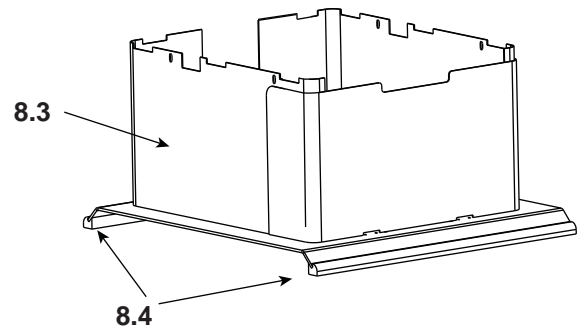

Beginning Manufacturing Date: April 2002
Ending Manufacturing Date: Active

IMPORTANT: THIS IS DATED INFORMATION. When requesting service or replacement parts for your appliance please provide model number and serial number. All parts listed in this manual may be ordered from an authorized dealer.

Stocked at Depot

ITEM	DESCRIPTION	COMMENTS	PART NUMBER	
1	Blower Assembly		831-1701	
	Blower Cord w/ Speed Control		821-0110	Y
	Blower, Convection - Replacement Blower		812-4900	Y
2	Ash Pan Removal System (ARS) Assembly w/Cast Door		831-1671	
3	Grate, ARS		832-2980	
	Ash Box Hinge		434-0310	
	Ash Pan		434-0330	
	Gasket, Rope, 3/8, Field Cut to Size	Qty.10 Ft. Req.	SRV7000-134	
	Handle, Ash Removal System		472-5060	
	Plug, Trimount, .250"	Qty: 24	229-0880/24	Y
4	Spring Handle, Air Control, 1/4"	Gold	832-0630	Y
		Nickel	250-8340	Y
5	Manifold Tube Set		832-3440	Y
	Manifold Clip/Screws	Pkg of 4	832-0661	Y
6	Baffle, Fiberboard		832-3430	Y
7	Ceramic Fiber Blanket, 1 In., Field Cut to Size		832-3401	Y

#8 Legs and Pedestal Assemblies

8.1	Leg Adapter (Bracket)		472-0540	
8.2	Legs, Queen Anne	Black	831-1240	
		Gold	831-1250	
		Nickel	LEGS-QANL	
8.3	Pedestal Base Assembly		831-1910	
8.4	Trim, Oak Strips	Qty: 2 ea.	SRV472-0520	

Additional service part numbers appear on following page.