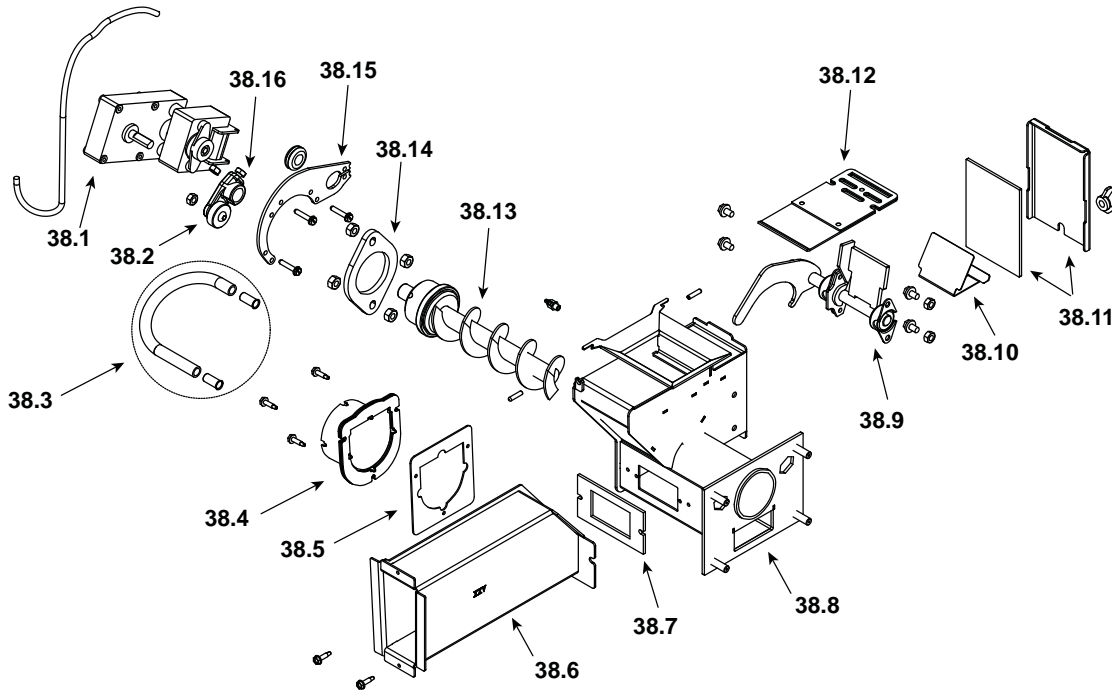

#38 Post Serial Number 008400001 Feeder Assembly

IMPORTANT: THIS IS DATED INFORMATION. When requesting service or replacement parts for your appliance please provide model number and serial number. All parts listed in this manual may be ordered from an authorized dealer.

Stocked at Depot

ITEM	Description	COMMENTS	PART NUMBER	
38	Feeder Assembly	Post 008400001	1-10-247777A	
38.1	Pellet Feeder Gear Motor, 4 RPM		3-20-00677	Y
38.2	UL Feeder Cam Bearing		3-31-3014	Y
38.3	Feeder Air Crossover Kit		1-00-67900	Y
	9MM Silicone Tube	5 Ft	1-00-511427	Y
38.4	Pellet Air Intake Assembly		1-10-06810A	
38.5	Gasket Feeder Air Intake	Pkg of 6	3-44-72224-6	Y
38.6	UL Feeder Air Intake		1-10-247239	
38.7	Gasket Ultra Air Intake	Pkg of 10	3-44-677160-10	Y
38.8	Ultra Feeder Weldment		1-10-724132	Y
38.9	UL Feeder Pusher Arm		1-10-677131W	Y
38.10	Fines Deflector	No longer available	2-00-677138-10	
38.11	Gasket, UL Feeder Cover		1-00-677122	Y
38.12	Slide Plate Assembly		1-10-677121A	Y
38.13	UL Feeder Auger Assembly		3-50-00565	Y
38.14	Bearing Flange w/Hardware		1-00-04035	Y
38.15	UL Feeder Gear Motor Bracket w/Grommet		1-00-247406	Y
38.16	UL Feeder Cam Block		3-00-677154	Y
	Gasket, Hopper Throat		3-44-677185	Y

Additional service parts on following page.