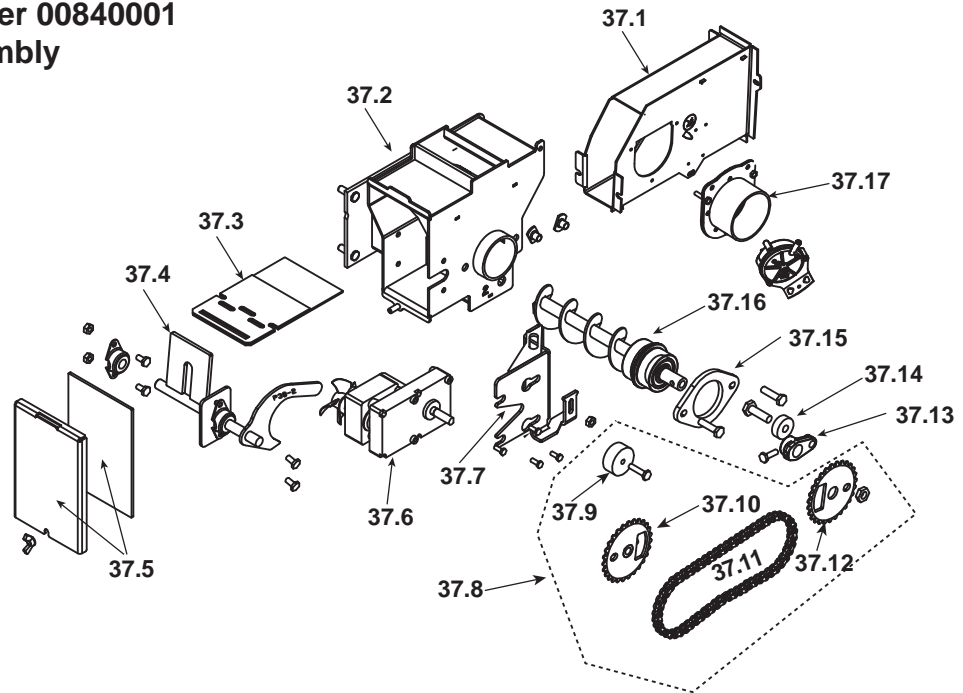

37 Pre Serial Number 00840001 Feeder Assembly

IMPORTANT: THIS IS DATED INFORMATION. When requesting service or replacement parts for your appliance please provide model number and serial number. All parts listed in this manual may be ordered from an authorized dealer.

**Stocked
at Depot**

ITEM	Description	COMMENTS	PART NUMBER	
37	Feeder Assembly	Pre 008400001	1-10-247677A	
37.1	Air Intake Weldment		1-10-247221W	
37.2	Feeder Weldment		1-10-677150	Y
37.3	Slide Plate Assembly		1-10-08037	Y
37.4	Pusher Arm Assembly		1-10-247220	Y
37.5	Feed Cover and Gasket	2 Sets	1-00-677152	Y
37.6	Gear Motor, 4 RPM		3-20-08752	Y
37.7	Bracket, Gear Motor		1-10-677005	Y
37.8	Sprocket and Chain Replacement Kit		1-00-06626	Y
37.9	3/4 Feeder Tensioner		3-31-00075	Y
37.10	3 1/2" Sprocket		2-00-06626M	Y
37.11	Chain - 60 Pin		3-50-06667	Y
37.12	3 1/2" Sprocket w/Hub		1-10-08550W	
37.13	Cast Cam Block		3-00-00153	Y
37.14	Cam Bearing		3-31-3014	Y
37.15	Bearing Flange w/Hardware		1-00-04035	Y
37.16	Auger Assembly		3-50-00465	Y
37.17	Air Intake Damper Assembly		1-10-06466W	
	Feeder Air Crossover Kit		1-00-67900	Y
	Feeder Repair kit		1-00-677150	Y
	Gasket, Feeder, Air Intake	Pkg of 6	3-44-72224-6	Y

Additional service parts on following page.