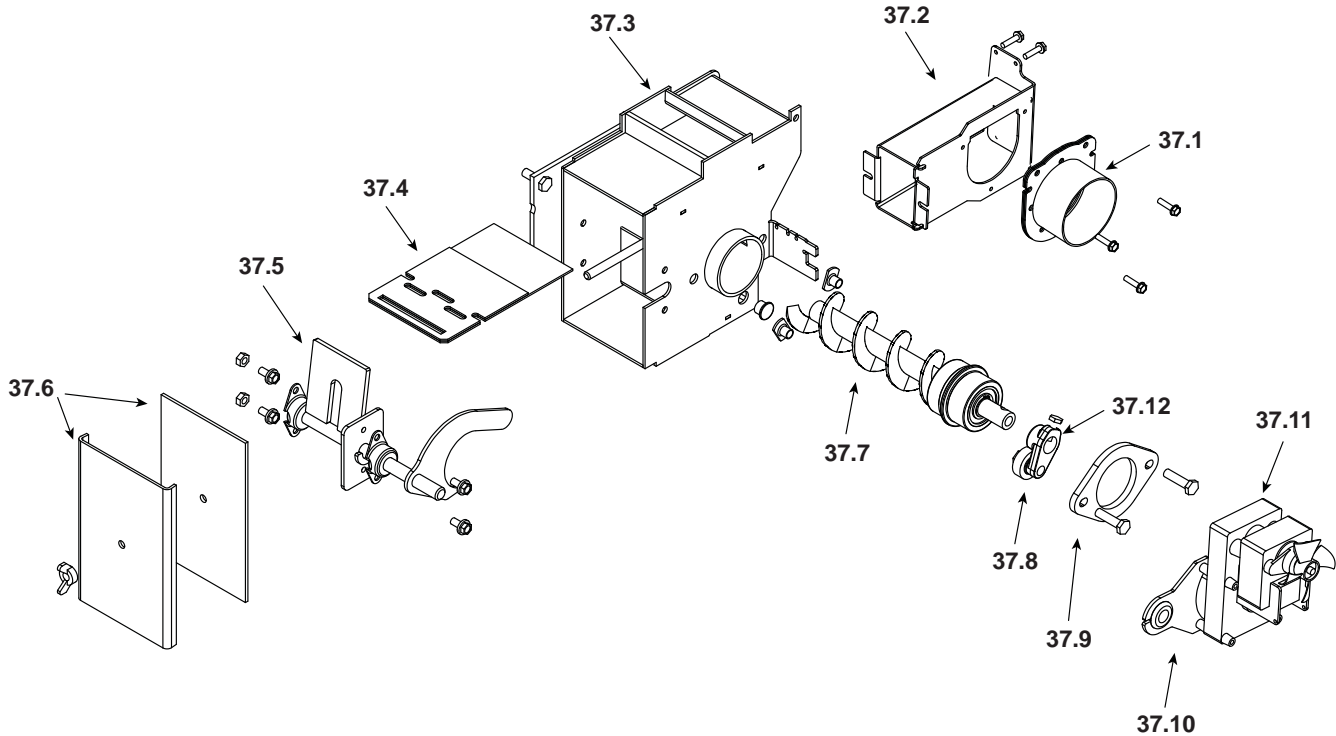

Pre Serial Number 008240096 Feeder Assembly

IMPORTANT: THIS IS DATED INFORMATION. When requesting service or replacement parts for your appliance please provide model number and serial number. All parts listed in this manual may be ordered from an authorized dealer.

Stocked at Depot

ITEM	Description	COMMENTS	PART NUMBER	
37	Feeder Assembly	Pre 008240096	1-10-01679A	
37.1	Air Intake Damper Assembly		1-10-06466W	
37.2	Air Intake Weldment		1-10-674045W	
37.3	Feeder Weldment		1-10-677150	Y
37.4	Slide Plate Assembly		1-10-08037	Y
37.5	Pusher Arm Assembly		1-10-773890	Y
37.6	Feed Cover and Gasket	2 Sets	1-00-677152	Y
37.7	Auger Assembly		3-50-00465	Y
37.8	Cam Bearing		3-31-3014	Y
37.9	Bearing Flange w/Hardware		1-00-04035	Y
37.10	Bracket, Gear Motor	Pkg of 2	1-00-01534	Y
37.11	Gear Motor, 4 RPM		3-20-60906	Y
37.12	Cast Cam Block		3-00-00153	Y
	Feeder Air Crossover Kit		1-00-67900	Y
	Feeder Repair Kit		1-00-677150	Y
	Gasket, Feeder, Air Intake	Pkg of 6	3-44-72224-6	Y

Additional service parts on following page.