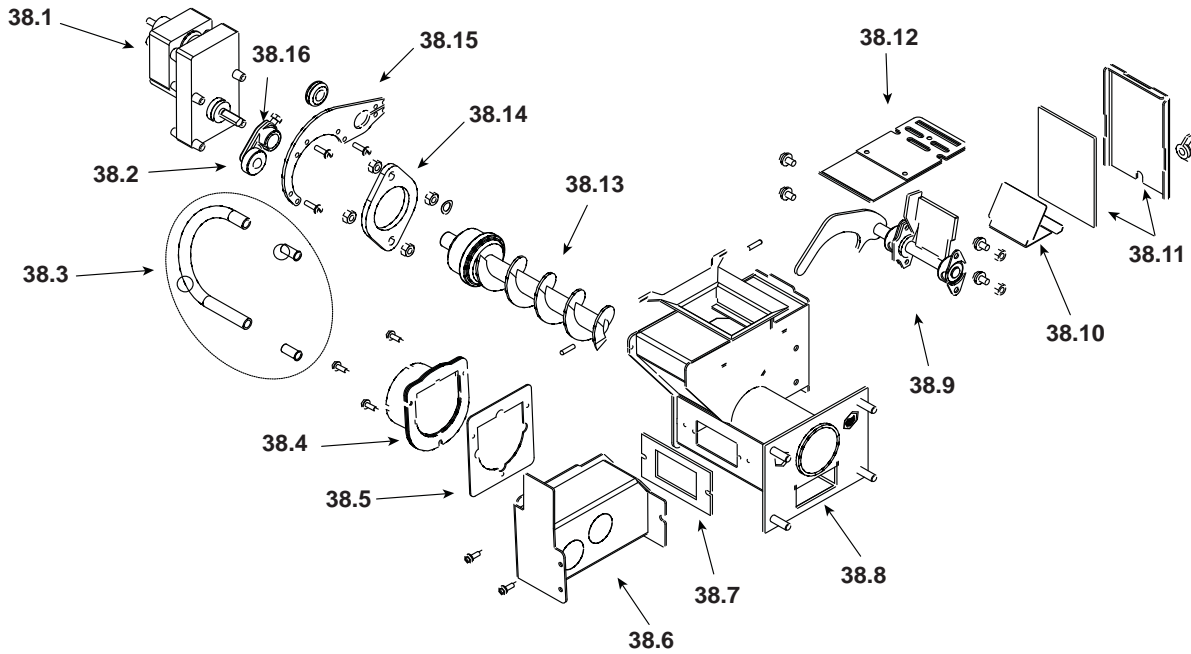

Post Serial Number 008240096 Feeder Assembly

IMPORTANT: THIS IS DATED INFORMATION. When requesting service or replacement parts for your appliance please provide model number and serial number. All parts listed in this manual may be ordered from an authorized dealer.

Stocked at Depot

ITEM	Description	COMMENTS	PART NUMBER	
38	Feeder Assembly	Post 008240096	1-10-01779A	
38.1	Pellet Feeder Gear Motor, 4 RPM		3-20-60906	Y
38.2	UL Feeder Cam Bearing		3-31-3014	Y
38.3	Feeder Air Crossover Kit		1-00-67900	Y
	9MM Silicone Tube	5 Ft	1-00-511427	Y
38.4	Pellet Air Intake Assembly		1-10-06810A	
38.5	Gasket Feeder Air Intake	Pkg of 6	3-44-72224-6	Y
38.6	UL Feeder Air Intake		1-10-674130	
38.7	Gasket Ultra Air Intake	Pkg of 10	3-44-677160-10	Y
38.8	Ultra Feeder Weldment		1-10-724132	Y
38.9	UL Feeder Pusher Arm		1-10-677131W	Y
38.10	Fines Deflector	No longer available	2-00-677138-10	
38.11	Gasket, UL Feeder Cover		1-00-677122	Y
38.12	Slide Plate Assembly		1-10-677121A	Y
38.13	UL Feeder Auger Assembly		3-50-00565	Y
38.14	Bearing Flange w/Hardware		1-00-04035	Y
38.15	UL Feeder Gear Motor Bracket w/Grommet		1-00-247406	Y
38.16	UL Feeder Cam Block		3-00-677154	Y
	Gasket, Hopper Throat		3-44-677185	Y

Additional service parts on following page.