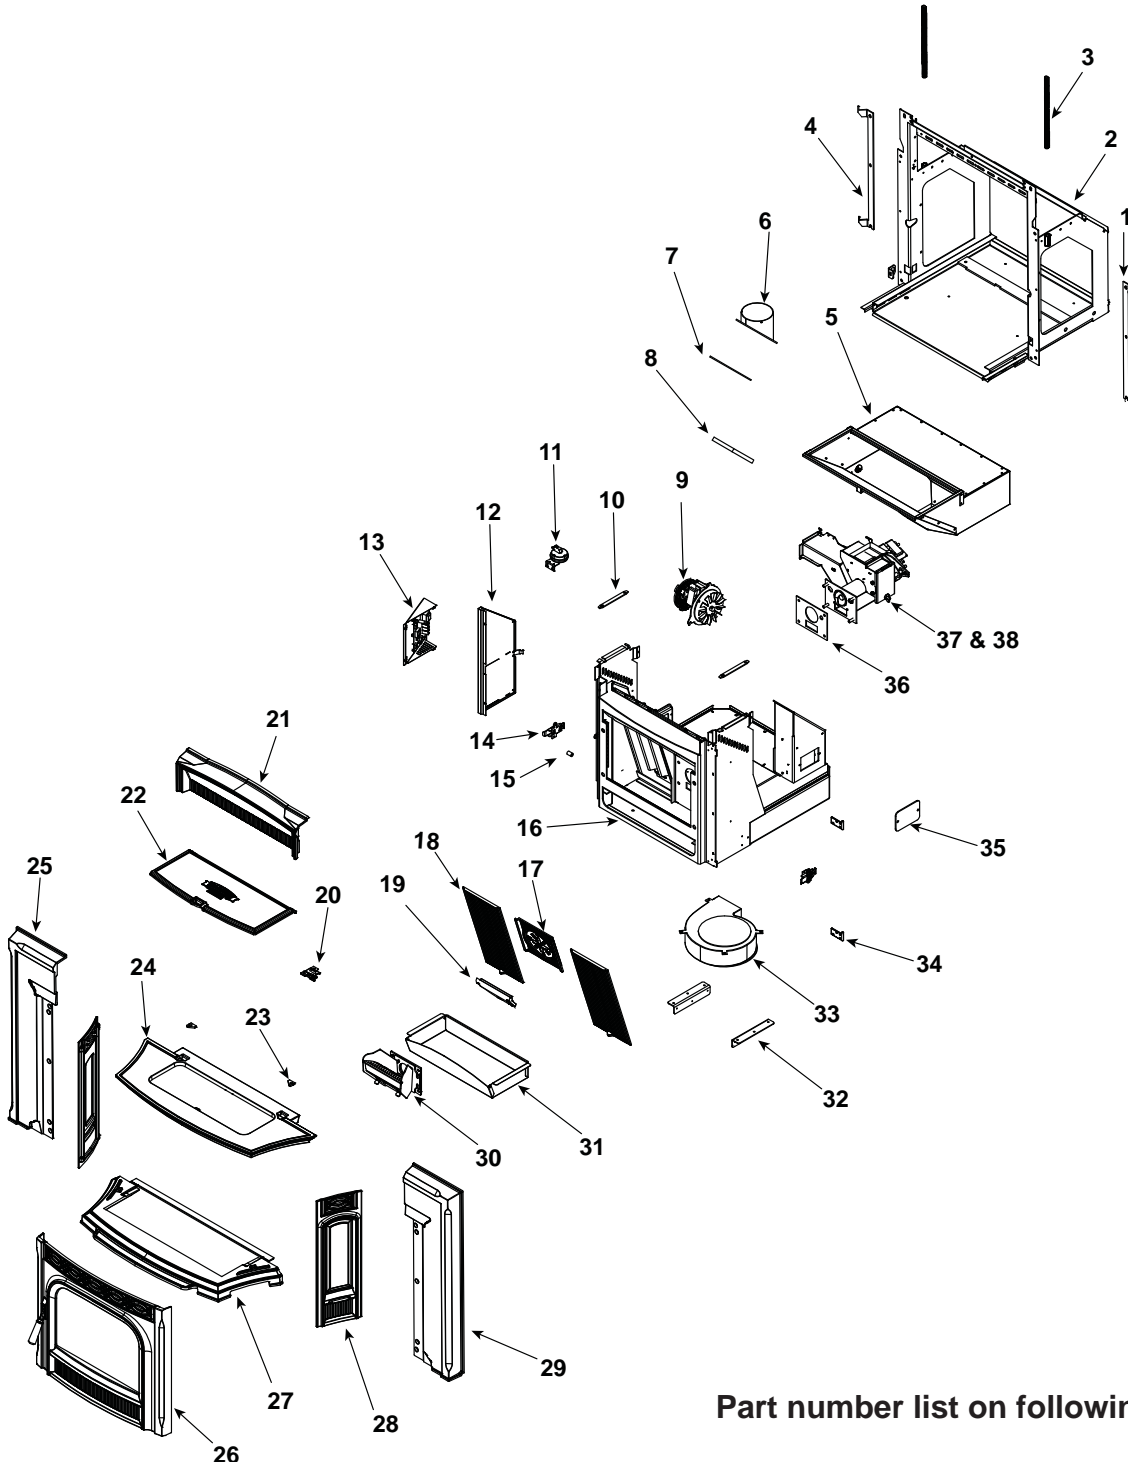

20" Hopper:
1-90-00676-1 (Black)

22" Hopper:
1-90-00675-1 (Black)

24" Hopper:
1-90-00674-1 (Black)

Retired Units

1-90-00676-2 (Charcoal) (June 2011)
1-90-00676-3 (Goldenfire) (June 2011)
1-90-00676-4 (Metallic Blue) (Jan 2010)
1-90-00676-5 (Honey Glo) (June 2009)
1-90-00676-10 (Mojave Red) (Jan 2010)
1-90-00676-12 (Forest Green) (Jan 2010)

1-90-00675-2 (Charcoal) (June 2011)
1-90-00675-3 (Goldenfire) (June 2011)
1-90-00675-4 (Metallic Blue) (Jan 2010)
1-90-00675-5 (Honey Glo) (June 2009)
1-90-00675-10 (Mojave Red) (Jan 2010)
1-90-00675-12 (Forest Green) (Jan 2010)

1-90-00674-2 (Charcoal) (June 2011)
1-90-00674-3 (Goldenfire) (June 2011)
1-90-00674-4 (Metallic Blue) (Jan 2010)
1-90-00674-5 (Honey Glo) (June 2009)
1-90-00674-10 (Mojave Red) (Jan 2010)
1-90-00674-12 (Forest Green) (Jan 2010)

Part number list on following page.