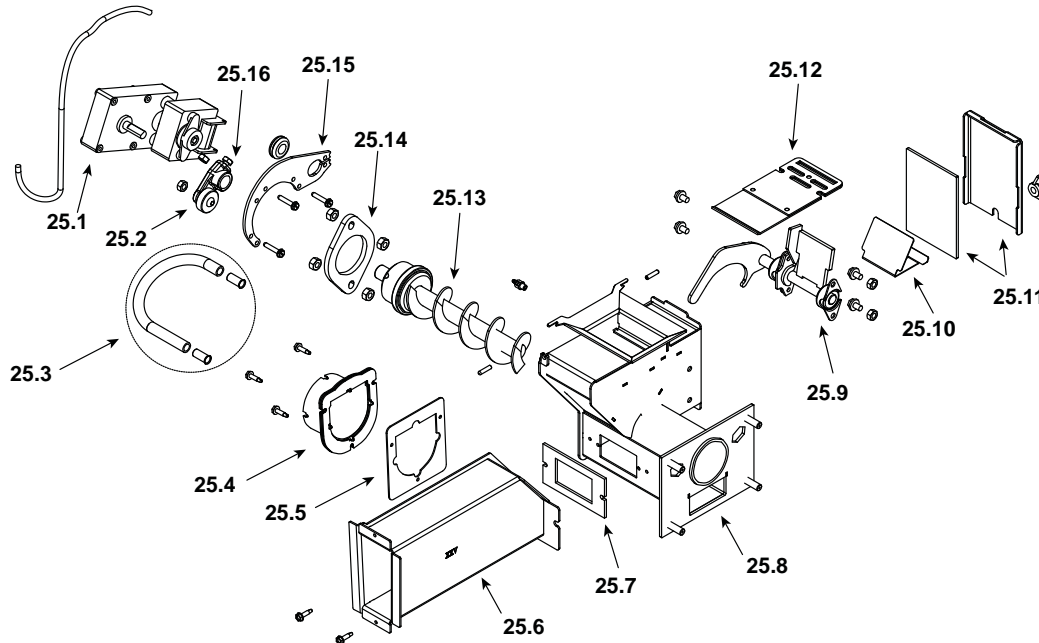

Post Serial Number 008360001 Feeder Assembly

IMPORTANT: THIS IS DATED INFORMATION. When requesting service or replacement parts for your appliance please provide model number and serial number. All parts listed in this manual may be ordered from an authorized dealer.

**Stocked
at Depot**

ITEM	Description	COMMENTS	PART NUMBER	
25	UL Feeder Assembly	Post 008360001	1-10-09875A	
25.1	Pellet Feeder Gear Motor, 4 RPM		3-20-00677	Y
25.2	UL Feeder Cam Bearing		3-31-3014	Y
25.3	Feeder Air Crossover Kit		1-00-67900	Y
	9MM Silicone Tube	5 Ft	1-00-511427	Y
25.4	Pellet Air Intake Assembly		1-10-06810A	
25.5	Gasket Feeder Air Intake	Pkg of 6	3-44-72224-6	Y
25.6	UL Feeder Air Intake		1-10-677183	
25.7	Gasket Ultra Air Intake	Pkg of 10	3-44-677160-10	Y
25.8	Ultra Feeder Weldment		1-10-724132	Y
25.9	UL Feeder Pusher Arm		1-10-677131W	Y
25.10	Fines Deflector	No longer available	2-00-677138-10	
25.11	Gasket, UL Feeder Cover		1-00-677122	Y
25.12	Slide Plate Assembly		1-10-677121A	Y
25.13	UL Feeder Auger Assembly		3-50-00565	Y
25.14	Bearing Flange w/Hardware		1-00-04035	Y
25.15	UL Feeder Gear Motor Bracket w/Grommet		1-00-247406	Y
25.16	UL Feeder Cam Block		3-00-677154	Y
	Gasket, Hopper throat		3-44-677185	Y

Additional service parts on following page.