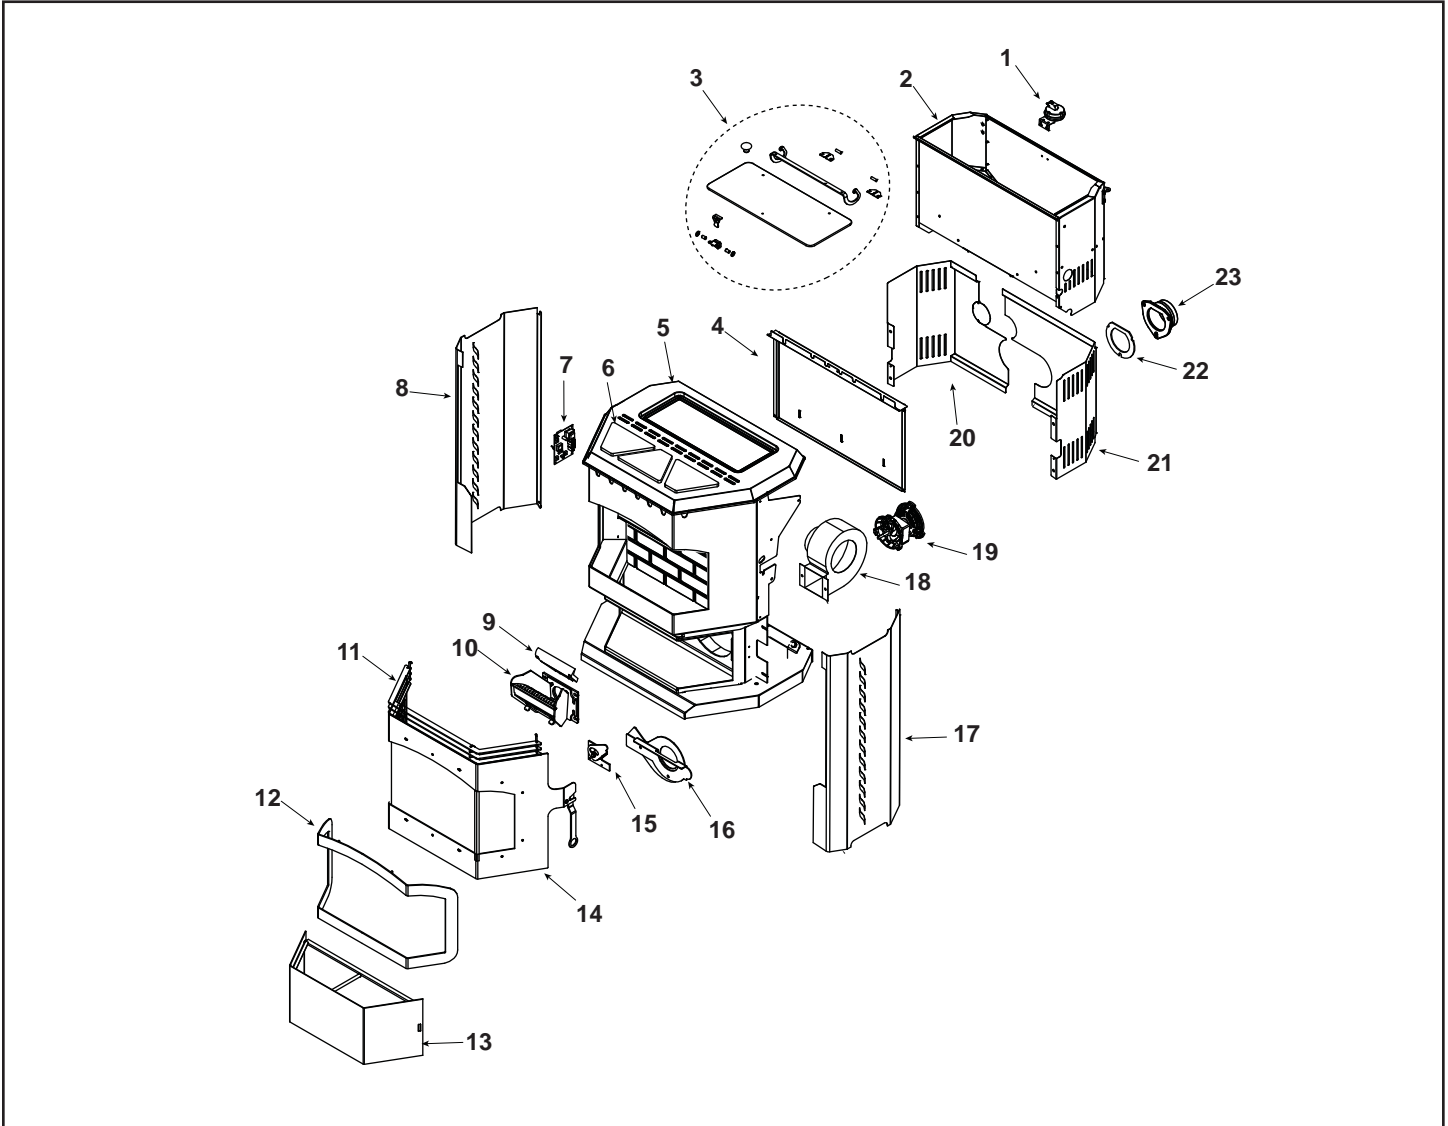

1-70-08730-5 (Honey Glo) (Ending Manufacturing Date: June 2009)
 1-70-08730-10 (Mojave Red) (Ending Manufacturing Date Jan 2010)
 1-70-08730-12 (Forest Green) (Ending Manufacturing Date Jan 2010)

IMPORTANT: THIS IS DATED INFORMATION. When requesting service or replacement parts for your appliance please provide model number and serial number. All parts listed in this manual may be ordered from an authorized dealer.

Stocked at Depot

ITEM	DESCRIPTION	COMMENTS	PART NUMBER	
1	Differential Switch		3-20-6866	Y
2	UL Hopper Assembly	Pre 008360001	1-10-09731S	Y
		008360001 Thru 008362435/ Must also order Retrofit Switch kit**	1-10-09876A	Y
			1-00-232108**	Y
		Post 008362435	1-10-09876A	Y
	Gasket, Hopper Top		1-00-375501	Y
	Switch, Hopper, 48"	Post 008362469	3-20-232108	Y