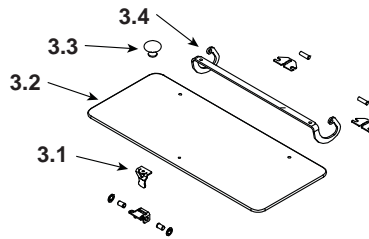

#3 Hopper Lid Assembly

IMPORTANT: THIS IS DATED INFORMATION. When requesting service or replacement parts for your appliance please provide model number and serial number. All parts listed in this manual may be ordered from an authorized dealer.

Stocked at Depot

ITEM	DESCRIPTION	COMMENTS	PART NUMBER	
3	Hopper Lid Assembly			
3.1	Hopper Lid Latch (Male and Female)	2 Sets	1-00-0669697	Y
3.2	Hopper Lid		3-40-06693	Y
3.3	Hopper Knob	Gold	3-43-02000	
		Brushed Nickel	3-43-02000-8	
3.4	Hinge		2-00-06694	
	Screw Post Kit , Connects Hopper Lid to Hinge	Pkg of 20	1-00-129004	Y
4	Hopper Heat Shield Rev - A		2-00-06612B	
5	Top		4-00-08739P	
6	Tile Set	Cream	3-43-03000-1	
		No longer available	3-43-03000-2	
		Black	3-43-03000-3	
		No longer available	3-43-03000-4	
7	Circuit Board Studded w/Label		1-00-05886	Y
	6 Amp Fuse	Pkg of 5	3-20-49447-5	Y
	Control Board Knob/ D-shaft	25 Sets	1-00-015605	Y
8	Side Door - Left		2-00-06610-1P	
9	Flame Guide		3-00-06644	Y
10	Burn Pot		1-10-00675	Y
	Burn Pot Igniter		3-20-677200	Y
	Arrow Burn Pot Scraper	Pkg of 10	2-00-773850-10	
	Ceramic Insert Gasket		3-44-724114	Y
	Clean Out Cover	2 Sets	1-00-06623	Y
	Thumb Screw	Pkg of 10	3-31-782108-10	Y
	Ignitor Cradle, Holder, & Flat Bottom	3 Sets	1-00-06620	Y
11	Grill Weldment	Gold	3-43-06642-4	
		Brushed Stain	3-43-06642-7	
		Brushed Nickel	3-43-06642-8	
12	Frame	Gold	3-43-06613-4	
		Brushed Stain	3-43-06613-7	
		Brushed Nickel	3-43-06613-8	

Additional service parts on following page.