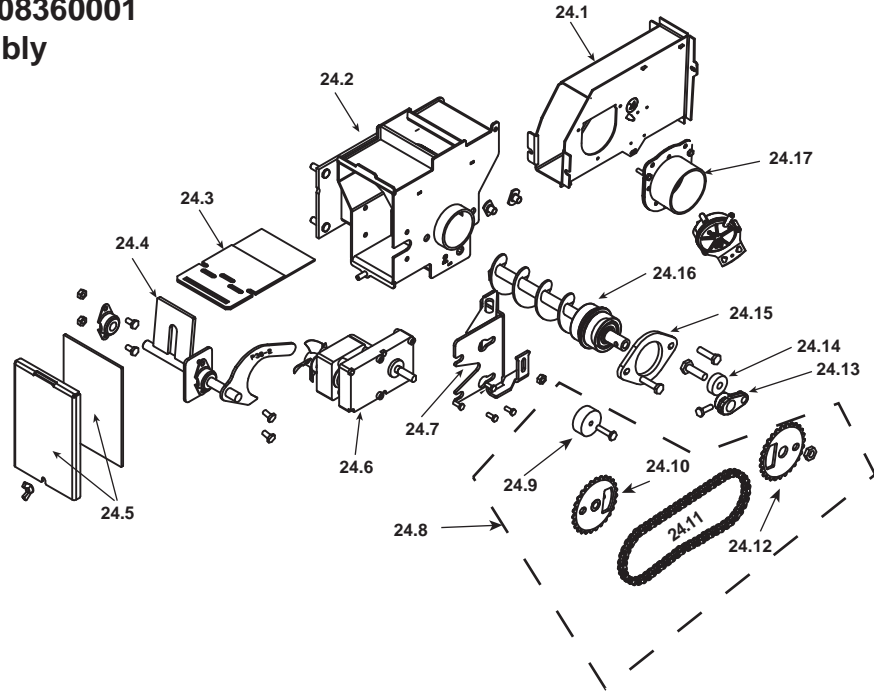

**Pre Serial Number 008360001
Feeder Assembly**

IMPORTANT: THIS IS DATED INFORMATION. When requesting service or replacement parts for your appliance please provide model number and serial number. All parts listed in this manual may be ordered from an authorized dealer.

**Stocked
at Depot**

ITEM	DESCRIPTION	COMMENTS	PART NUMBER	
24	UL Feeder Assembly	Pre 008360001	1-10-09775A	
24.1	Air Intake Weldment		1-10-06593W	
24.2	Feeder Weldment		1-10-677150	Y
24.3	Slide Plate Assembly		1-10-08037	Y
24.4	Pusher Arm Assembly		1-10-01530	Y
24.5	Feed Cover and Gasket	2 Sets	1-00-677152	Y
24.6	Gear Motor, 4 RPM		3-20-08752	Y
24.7	Bracket, Gear Motor		1-10-677005	Y
24.8	Sprocket Replacement Kit		1-00-06626	Y
24.9	3/4 Feeder Tensioner		3-31-00075	Y
24.10	3 1/2" Sprocket		2-00-06626M	Y
24.11	Chain - 60 Pin		3-50-06667	Y
24.12	3 1/2" Sprocket w/Hub		1-10-08550W	Y
24.13	Cast Cam Block		3-00-00153	Y
24.14	Cam Bearing		3-31-3014	Y
24.15	Bearing Flange w/Hardware		1-00-04035	Y
24.16	Auger Assembly		3-50-00465	Y
24.17	Air Intake Damper Assembly		1-10-06466W	
	Gasket, Feeder, Air Intake	Pkg of 6	3-44-72224-6	Y
	Feeder Air Crossover Kit		1-00-67900	Y
	Feeder Repair Kit		1-00-677150	Y

Additional service parts on following page.