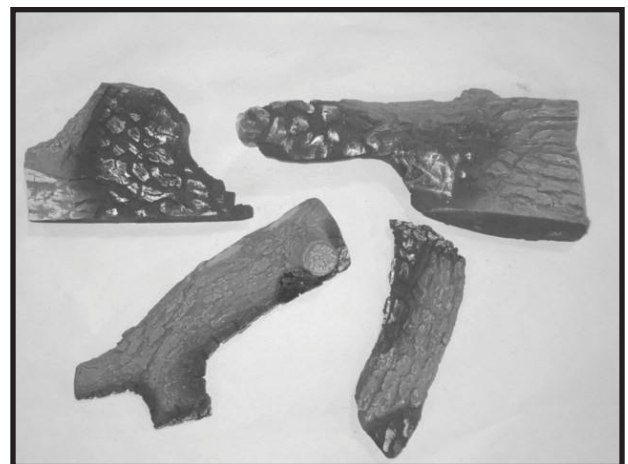

Log Set Assembly

Part number list on following page.