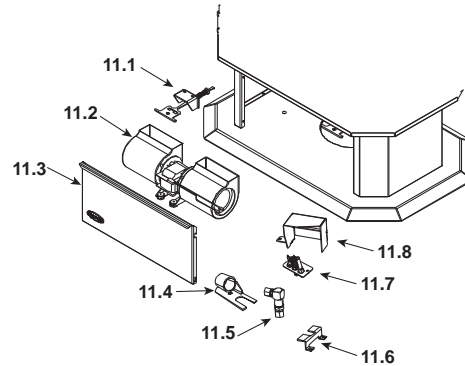

#11 Pedestal Components

IMPORTANT: THIS IS DATED INFORMATION. When requesting service or replacement parts for your appliance please provide model number and serial number. All parts listed in this manual may be ordered from an authorized dealer.

**Stocked
In Depot**

ITEM	DESCRIPTION	COMMENTS	PART NUMBER	Stocked In Depot
10.1	Speed Control		842-0370	Y
	Knob		200-2041	Y
10.2	On/Off Rocker Switch		230-0730	Y
10.3	Piezo Ignitor		291-513	Y
10.4	Knob On/Off		571-534	Y
10.5	Knob Hi/LO		571-533	Y
10.6	Valve NG		842-0240	Y
	Valve LP		842-0230	Y
	Valve Bracket		474-0230	
11.1	Latch Assembly		452-5070	
11.2	Blower		812-4900	Y
	Blower Plate		457-0560	
	Blower Bracket		474-0210	
11.3	Pedestal Door	Pre SN 002660896	SRV474-0190	
		Post SN 002660896	474-0190	
11.4	Air Shutter Assembly		468-5060	Y
11.5	Bulkhead		26457	Y
11.6	Bulkhead Stop		474-0090	
11.7	Pilot Assembly		842-4940	Y
	Thermocouple		200-2950	Y
	Thermopile		842-0250	Y
12	Pilot Bracket		474-0100	
	Orifice NG (.106)		19837	Y
	Orifice LP (.063)		17236	Y
	Conversion Kit NG		NGK-MB	Y
	Conversion Kit LP		LPK-MB	Y
	Pilot Orifice NG		842-4440	Y
	Pilot Orifice LP		200-2630	Y
	Regulator NG		230-1570	Y
	Regulator LP		230-1520	Y