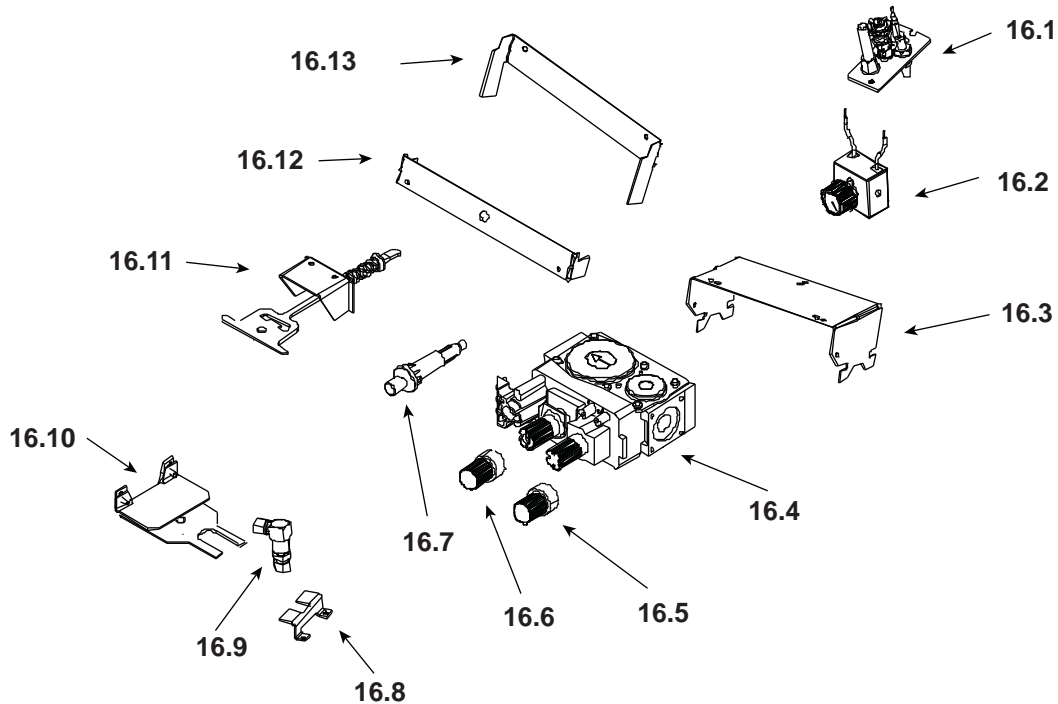

#16 Bottom Firebox Assembly

IMPORTANT: THIS IS DATED INFORMATION. When requesting service or replacement parts for your appliance please provide model number and serial number. All parts listed in this manual may be ordered from an authorized dealer.

Stocked at Depot

ITEM	DESCRIPTION	COMMENTS	PART NUMBER	
16.1	Pilot Assembly NG(for LP use LP Pilot Orifice)		7003-014	Y
	Pilot Assembly NG (with Injector)		842-4280	Y
16.2	Speed Control		842-0370	Y
16.3	Valve Bracket		7008-112	
16.4	Valve NG		842-0240	Y
	Valve LP		842-0230	Y
16.5	Knob Extension, On/ Off		571-534	Y
16.6	Knob, Extension, HI/LO		571-533	Y
16.7	Piezo Ignitor		291-513	Y
16.8	Bulkhead Stop		474-0090	
16.9	Bulkhead		26457	Y
16.10	Air shutter Assembly		7002-016	Y
16.11	Latch Assembly		7003-005	Y
16.12	Burner Support, Front		7002-132	
16.13	Burner support, Rear		7002-127	
	Flex Assembly 24 in		2098-034	Y
	Orifice, NG .106		19837	Y
	Orifice, LP .063		17236	Y

Additional service part numbers appear on following page.