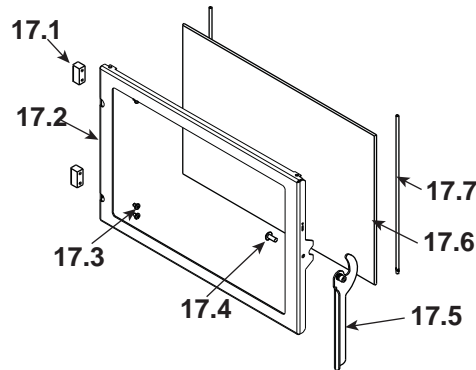

IMPORTANT: THIS IS DATED INFORMATION. When requesting service or replacement parts for your appliance please provide model number and serial number. All parts listed in this manual may be ordered from an authorized dealer.

**Stocked
at Depot**

ITEM	DESCRIPTION	COMMENTS	PART NUMBER	
11	Blower, Exhaust Combustion		812-4400	Y
	Gasket, Exhaust Combustion Blower (between...)	...Housing & Stove	240-0812	Y
		...Motor & Housing	812-4710	Y
12	Ashcatcher - Must specify color	Black	413-0010BK	
		Porcelain Color	413-0010POR	
		Powder Coat	413-0010PWD	
13	Face	Black	413-0030BK	
		Porcelain Color	413-0030POR	
		Powder Coat	413-0030PWD	

#14 Door Assembly

14	Door Assembly		SRV7021-007	
14.1	Hinge, Female		450-2910	
14.2	Door Frame		SRV7021-114	
	Gasket, Tadpole, 3/8	10 ft.	842-5130	Y
14.3	Screw, Pan Head Philips, 10/32 x 1/4	Pkg of 24	229-1230/24	Y
14.4	Screw, Machine Screw 1/4-20 x 5/8	Pkg of 24	220-0440/24	Y
14.5	Door Latch Assembly		7021-006	
14.6	Glass Assembly (w/gasket) 17-1/4" W x 11-5/8" H		7001-038	Y
14.7	Retainer, Rope		7001-192	Y
	Tape, 1/2" X 1/16, 10 Ft	10 ft.	240-0290/10	Y
	Tape, Door Corner	1 ft.	SRV7027-227	Y
15	Ash Drawer Front		SRV7021-138	
16	Ash Drawer Gasket		SRV7021-139	
17	Ash Drawer		SRV7021-140	
18	Igniter Access Plate		SRV413-0380	
19	Blower, Convection		812-4900	Y
20	Shroud, Convection Blower		SRV413-0300	
21	Cast Retainer Lower Right Assembly		SRV7021-021	

Additional service part numbers appear on following page.