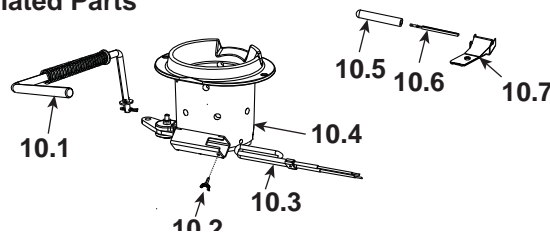

Beginning Manufacturing Date: Oct. 2009
Ending Manufacturing Date: Active

IMPORTANT: THIS IS DATED INFORMATION. When requesting service or replacement parts for your appliance please provide model number and serial number. All parts listed in this manual may be ordered from an authorized dealer.

**Stocked
at Depot**

ITEM	DESCRIPTION	COMMENTS	PART NUMBER	
1	Hopper Lid Assembly	Black	SRV7021-022MBK	
		Mahogany	SRV7021-022PMH	
		Sienna Bronze	SRV7021-022CSB	
		Willow	SRV7021-022CWL	
	Bumper, Rubber	Pkg of 12	SRV224-0340/12	Y
	Magnet Round		SRV7000-140	Y
2	Top	Black	7021-101MBK	
		Mahogany	7021-101PMH	
		Sienna Bronze	7021-101CSB	
		Willow	7021-101CWL	
3	Cast Retainer Upper		SRV7021-141	
4	Convection Air Director		SRV7021-123	
5	Hinge Bracket		SRV7021-115	
6	Outer Skin Left		SRV7021-119	
7	Brick, Left / Right, Cast		414-0270	
8	Brick, Center, Cast		414-0260	
9	Cast Retainer Lower Left Assembly		SRV7021-018	

#10 Firepot Assembly and Associated Parts

10.1	Pull Rod Assembly		SRV7021-005	
	Knob, Ash Dump Control Rod		832-3020	
	Spring, Firepot		200-2050	
10.2	Wing Thumb Screw 8-32 x 1/2	Pkg of 24	7000-223/24	Y
10.3	Heating Element Assembly 18" (Loop Igniter)	Pkg of 10	SRV7000-462/10	Y
10.4	Firepot Assembly		SRV414-5200	Y
	Bushing, Firepot		410-8320	Y
	Floor, Firepot		414-0290	Y
	Gasket, Firepot		240-0930	Y
	Nut, Lock 1/4-20	Pkg of 25	226-0090/25	Y
	Bolt, Firepot, 1-1/4" Long	Pkg of 25	225-0120/25	Y
10.5	Thermocouple Cover	Pkg of 10	812-4920	Y
10.6	Thermocouple		812-4470	Y
10.7	Thermocouple Clamp		SRV7001-203	Y

Additional service part numbers appear on following page.