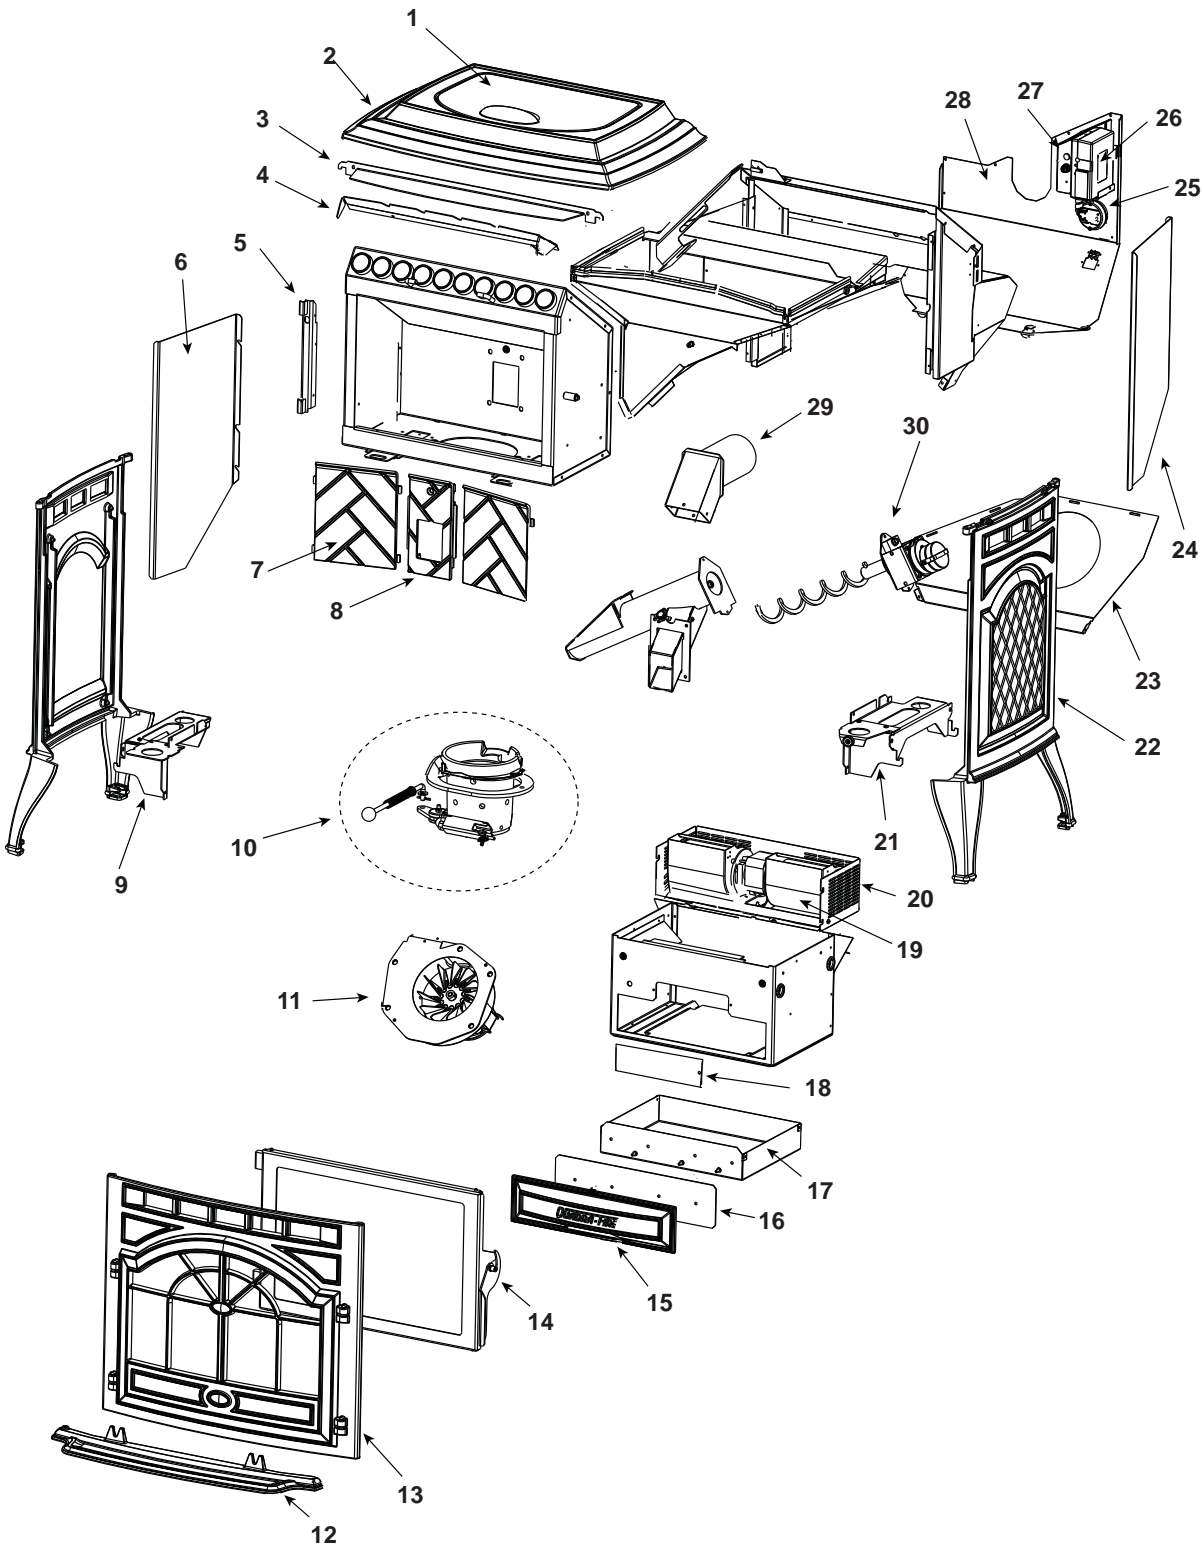

CASTILE-CSB-B, , CASTILE-MBK-B, CASTILE-PMH-B
CASTILE-CWL-B (Oct 2009 thru June 2011)

Part number list on following pages.

Beginning Manufacturing Date: Oct. 2009
Ending Manufacturing Date: Active

IMPORTANT: THIS IS DATED INFORMATION. When requesting service or replacement parts for your appliance please provide model number and serial number. All parts listed in this manual may be ordered from an authorized dealer.

**Stocked
at Depot**

ITEM	DESCRIPTION	COMMENTS	PART NUMBER	
1	Hopper Lid Assembly	Black	SRV7021-022MBK	
		Mahogany	SRV7021-022PMH	
		Sienna Bronze	SRV7021-022CSB	
		Willow	SRV7021-022CWL	
	Bumper, Rubber	Pkg of 12	SRV224-0340/12	Y
	Magnet Round		SRV7000-140	Y
2	Top	Black	7021-101MBK	
		Mahogany	7021-101PMH	
		Sienna Bronze	7021-101CSB	
		Willow	7021-101CWL	
3	Cast Retainer Upper		SRV7021-141	
4	Convection Air Director		SRV7021-123	
5	Hinge Bracket		SRV7021-115	
6	Outer Skin Left		SRV7021-119	
7	Brick, Left / Right, Cast		414-0270	
8	Brick, Center, Cast		414-0260	
9	Cast Retainer Lower Left Assembly		SRV7021-018	

#10 Firepot Assembly and Associated Parts

10.1	Pull Rod Assembly		SRV7021-005	
	Knob, Ash Dump Control Rod		832-3020	
	Spring, Firepot		200-2050	
10.2	Wing Thumb Screw 8-32 x 1/2	Pkg of 24	7000-223/24	Y
10.3	Heating Element Assembly 18" (Loop Igniter)	Pkg of 10	SRV7000-462/10	Y
10.4	Firepot Assembly		SRV414-5200	Y
	Bushing, Firepot		410-8320	Y
	Floor, Firepot		414-0290	Y
	Gasket, Firepot		240-0930	Y
	Nut, Lock 1/4-20	Pkg of 25	226-0090/25	Y
	Bolt, Firepot, 1-1/4" Long	Pkg of 25	225-0120/25	Y
10.5	Thermocouple Cover	Pkg of 10	812-4920	Y
10.6	Thermocouple		812-4470	Y
10.7	Thermocouple Clamp		SRV7001-203	Y