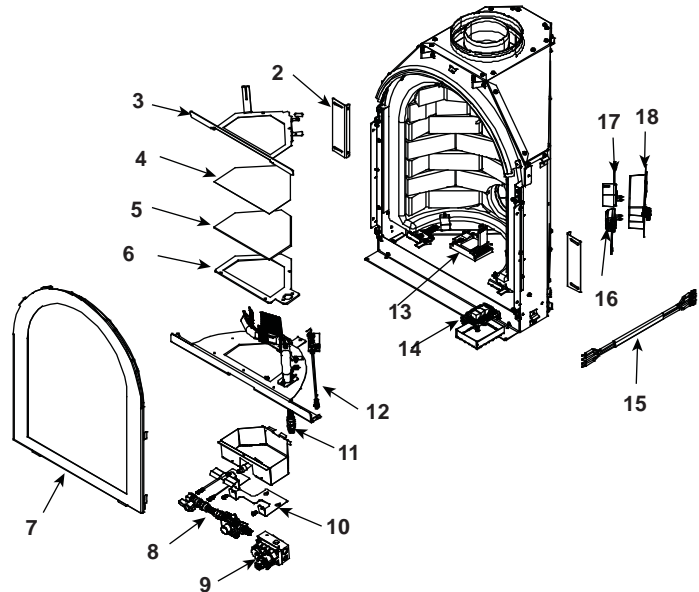

Log Set Assembly

IMPORTANT THIS IS DATED INFORMATION: When Requesting service or replacement parts for your appliance please provide model number and serial number. All parts listed in this manual may be ordered from an authorized dealer.

**Stocked
at Depot**

ITEM	DESCRIPTION	COMMENTS	PART NUMBER	
	Log Set Assembly/Burner Assembly		LOGS-CRESCENTII	Y
1	Small Log		SRV2083-185	
2	Nailing Tab		2083-212	
3	Bracket, Glass		2083-234	
4	Orange Film (Kapton Lens)	Pre 0021179425	2083-180	
		Post 0021179425	2083-280	
5	Glass, Light Box	Pre 0021179425	SRV2083-135	
		Post 0021179425	SRV2083-235	
6	Gasket, Light box		2083-232	
7	Glass Door Assembly		GLA-CRESCENTII	Y
8	Regulator Assembly NG		2083-062	Y
	Regulator Assembly LP		2083-063	Y
9	Valve NG		750-500	Y
	Valve LP		593-501	Y
10	Valve Bracket		2083-233	
11	Flex Tube		2073-007	Y
12	Pilot Assembly NG		2090-012	Y
	Pilot Assembly LP		2090-013	Y
13	Control Module		593-592	Y
14	Circuit Board		2083-030	Y
15	Wall Switch Wire (4 Lead)		2083-031	Y
16	3V Adaptor Plug		593-593A	Y
17	12V Adaptor		2083-022	Y
18	Junction Box		4021-013	Y

Additional service parts on following page.