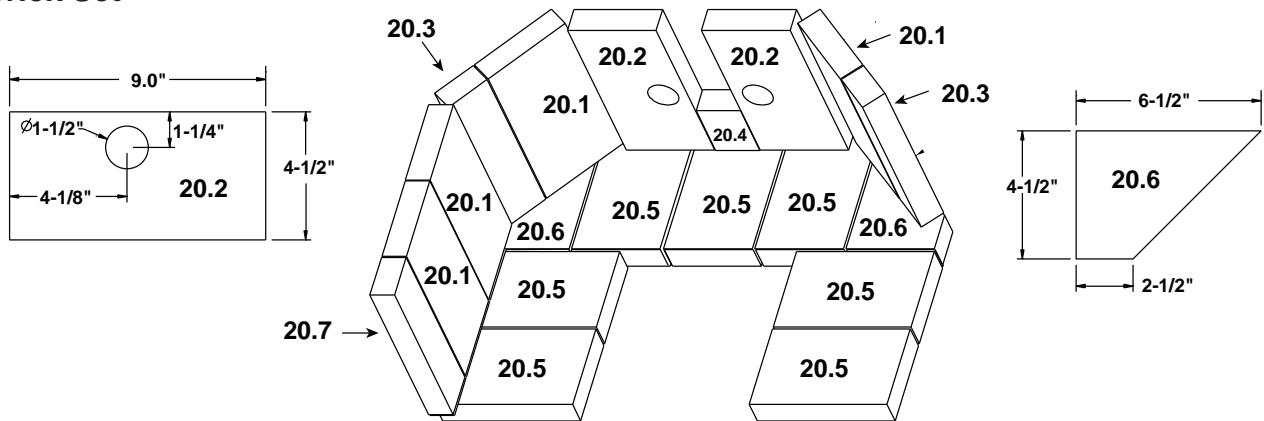

IMPORTANT: THIS IS DATED INFORMATION. When requesting service or replacement parts for your appliance please provide model number and serial number. All parts listed in this manual may be ordered from an authorized dealer.

**Stocked
at Depot**

ITEM	DESCRIPTION	COMMENTS	PART NUMBER	
19	Side Door Assembly - Must specify color	Matte Black	7006-031MBK	
		Porcelain Mahogany	7006-031PMH	
	Bracket, Door Lock		7006-198	
	Fiber Handle		SRV433-1380	Y
	Gasket, Door, 1/2", Field Cut to Size	10 Ft.	834-4170	Y
	Screw, Flat Head Philips 8-32 x 1/2	Pkg of 10	832-0860	
	Screw, Pan Head Philips 8-32 x 3/8	Pkg of 40	225-0500/40	Y
	Side Door - Must specify color	Matte Black	7006-225MBK	
		Porcelain Mahogany	7006-225POR	
	Side Door Handle, Gold		7006-037	
	Side Door Shield		SRV7006-212	
	Door Handle, Left	Gold	7006-036	
		Nickel	7006-039	
	Door Handle, Right	Gold	7006-035	
		Nickel	7006-038	

#20 Brick Set

20	Brick Assembly - Complete Set	Pkg of 19	BRICK-7006	
20.1	Brick, 9" x 4-1/2" x 1-1/4"	Qty. 4 Req.		
20.2	Brick, 9" x 4-1/2" x 1-1/4" w/Hole (see diagram)	Qty. 2 Req.	SRV436-0380	Y
20.3	Brick, 9" x 2-1/4" x 1-1/4"	Qty. 2 Req.		
20.4	Brick, 3" x 2-1/4" x 1-1/4"	Qty. 1 Req.		
20.5	Brick, 6-3/4" x 4-1/2"	Qty. 7 Req.		
20.6	Brick, 6-1/2" x 4-1/4" angled (see diagram)	Qty. 2 Req.		
20.7	Brick, 9" x 2" x 1-1/4"	Qty. 1 Req.		
	Brick, Uncut (Must specify size when ordering)	Pkg of 1	832-0550	
		Pkg of 6	832-3040	

Additional service part numbers appear on following page.