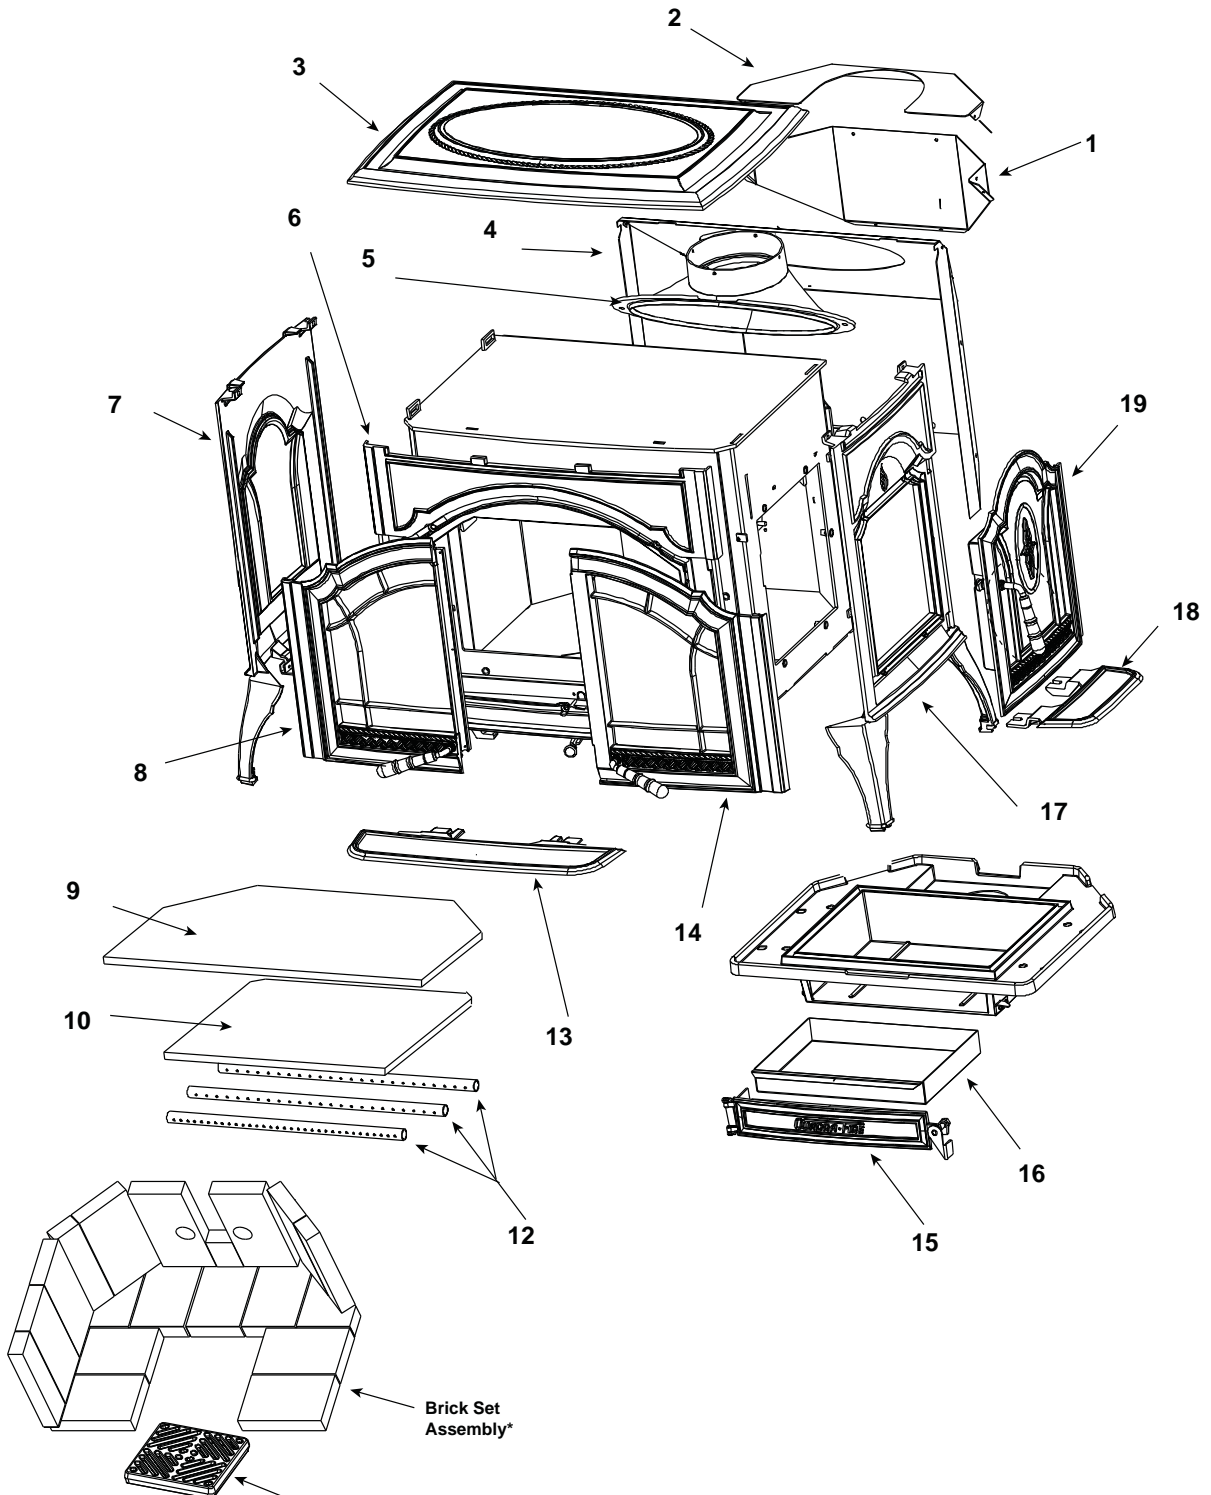

Non-Catalytic, Front/Side
Load, Wood Stove

Beginning Manufacturing Date: Jan. 2004
Ending Manufacturing Date: Active

Active Units

CUMBGAP-MBK (1-04 to Active)
CUMBGAP-PMH (1-04 to Active)

Retired Units

CUMBGAP-PCR (4-04 to 11-06)
CUMBGAP-PGR (2-04 to 2-05)
CUMBGAP-PMB (2-04 to 7-05)