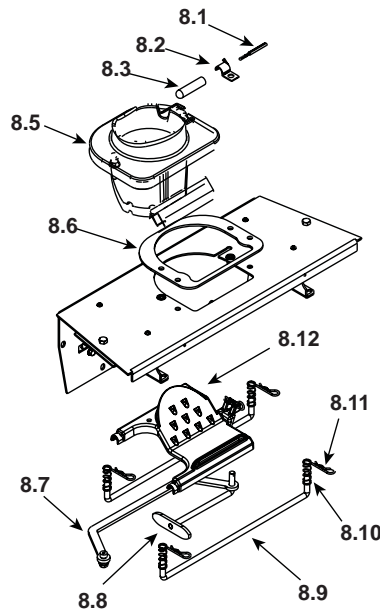

**Stocked at Depot**

ITEM	DESCRIPTION	COMMENTS	PART NUMBER	
1	Panel, Left Side		SRV7051-110	
2	Twin Ball Catch		SRV7000-532	Y
3	Hopper Door Assembly		SRV7051-013	
	Handle, Hopper Lid		200-0110	
4	Hinge Male		7034-138	
5	Gasket, Door Rope		SRV7034-177	Y
6	Baffle		SRV7034-263	Y
7	Latch, Baffle		7034-149	

### #8 Firepot Riser Assembly

8	<b>Firepot Riser Assembly</b>		SRV7034-002	
8.1	Thermocouple, K		SRV7034-247	Y
8.2	Half Clip - Thermocouple Holder		7000-321	
8.3	Thermocouple Protection Tube - Thermocouple Cover		SRV7034-186	Y
8.4	Firepot Assembly		SRV7034-072	Y
8.5	Gasket, Firepot		7034-190	Y
8.6	Auto-Clean Link Arm		7034-176	Y
8.7	Plow Weldment, Auto-Clean		7034-024	Y
8.8	Rail, Auto-Clean		SRV7034-152	Y
8.9	Spring	Pkg of 4	7000-513/4	Y
8.10	Hitch Pin Clip 3/32	Pkg of 10	7000-374/10	Y
8.11	Firepot Bottom		7034-153	Y
	Auto-Clean Bottom Assembly		7034-021	Y
	Firepot Riser Clamp Assembly		7034-012	

**Stocked  
at Depot**

ITEM	DESCRIPTION	COMMENTS	PART NUMBER	
<p><b>#9 Door Assembly</b></p>				
9	<b>Door Assembly</b>		SRV7051-019	
9.1	Hinge, Female		450-2910	
9.2	Door Frame Assembly		SRV7051-020	
9.3	Magnet Round		SRV7000-140	Y
9.4	Door Latch Assembly		7034-039	
9.5	Glass Assembly - 21 in. W x 14 in. H		7034-007	Y
9.6	Glass Retainer		7034-136	
	Gasket, Channel 3 Mm X 32 - Field Cut to Size	10 Ft.	7000-377/10	Y
	Tape, Door Corner - Field Cut to Size	1 Ft	SRV7027-227	Y
10	Ash Pan Door		7034-133	
11	Ash Pan Assembly		SRV7034-069	
	Twin Ball Catch		SRV7000-532	Y
12	Gasket, Rope, Ash Door		SRV7034-178	Y
13	Face Plate - Located Behind ARS Door		7034-124	
14	Intake Shield		7034-224	Y
15	Wire Harness Battery Backup		7034-202	Y
16	Magnetic Switch		7000-375	Y
17	Latch Bracket Assembly		7034-049	Y
18	Outside Air Gasket		SRV7051-126	Y
19	Vacuum Switch		SRV7000-531	Y
20	Convection Blower		SRV7000-260	Y
	Gasket, Blower, Convection		7000-329	
21	Control Board Assembly		SRV7000-456	Y
	Fuse 15A Slow Iec Glass	Pkg of 10	7000-491/10	Y