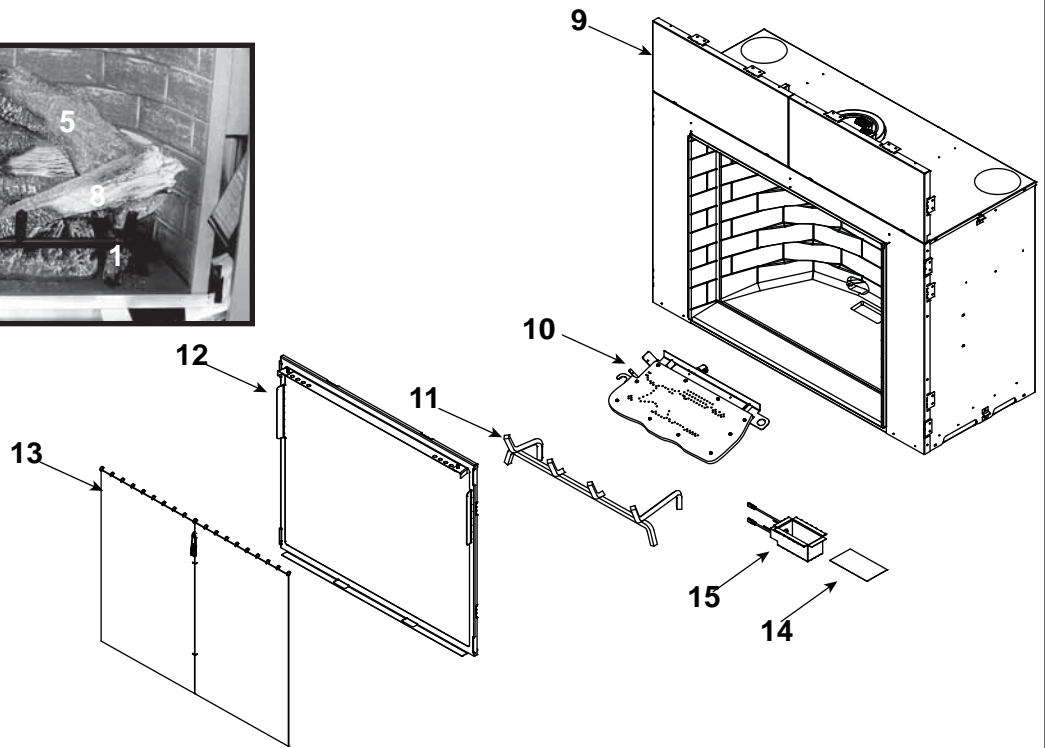

Log Set Assembly

IMPORTANT: THIS IS DATED INFORMATION. When requesting service or replacement parts for your appliance please provide model number and serial number. All parts listed in this manual may be ordered from an authorized dealer.

Stocked at Depot

ITEM	DESCRIPTION	COMMENTS	PART NUMBER	
	Log Set Assembly		LOGS-ESCAPE36	Y
1	Log 1	Qty 2 req	SRV2012-081	
2	Log 2		SRV2012-082	
3	Log 3		SRV2012-083	
4	Log 4		SRV2012-084	
5	Log 5		SRV2012-085	
6	Log 6		SRV2012-086	
7	Log 7		SRV2012-087	
8	Log 8		SRV2012-088	
9	Panel Metal		2012-185	
10	Burner NG	Pre 002868727	SRV2012-013-NG	Y
		Post 002868727	2012-013	Y
	Burner LP	Pre 002868727	SRV2012-013-LP	Y
		Post 002868727	2012-013	Y
11	Log Grate		2012-002	
12	Glass Door Assembly		GLA-ESCAPE	Y
13	Mesh Assembly		MESH-ESCAPE	Y
14	Orange Kapton Lens		2012-114	Y
15	Light Socket Assembly		2012-010	

Additional service part numbers appear on following page.