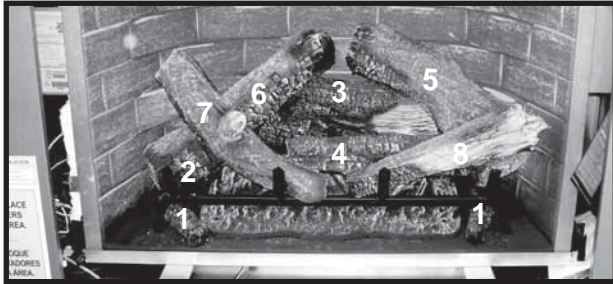

Log Set Assembly

IMPORTANT: THIS IS DATED INFORMATION. When requesting service or replacement parts for your appliance please provide model number and serial number. All parts listed in this manual may be ordered from an authorized dealer.

Stocked at Depot

ITEM	DESCRIPTION	COMMENTS	PART NUMBER	
	Log Set Assembly		LOGS-ESCAPE36	Y
1	Log 1	Qty 2 req	SRV2012-081	
2	Log 2		SRV2012-082	
3	Log 3		SRV2012-083	
4	Log 4		SRV2012-084	
5	Log 5		SRV2012-085	
6	Log 6		SRV2012-086	
7	Log 7		SRV2012-087	
8	Log 8		SRV2012-088	
9	Panel Metal		2012-185	
10	Burner NG	Pre 002868727	SRV2012-013-NG	Y
		Post 002868727	2012-013	Y
	Burner LP	Pre 002868727	SRV2012-013-LP	Y
		Post 002868727	2012-013	Y
11	Log Grate		2012-002	
12	Glass Door Assembly		GLA-ESCAPE	Y
13	Mesh Assembly		MESH-ESCAPE	Y
14	Orange Kapton Lens		2012-114	Y
15	Light Socket Assembly		2012-010	

Additional service part numbers appear on following page.