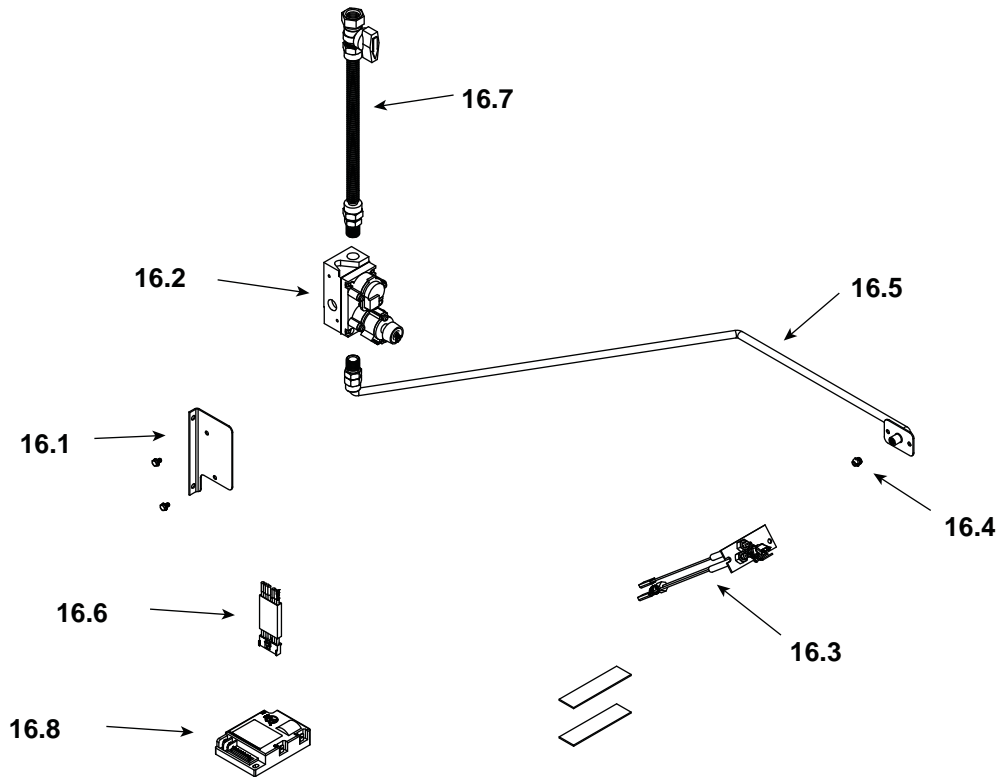

No one builds a better fire

Beginning Manufacturing Date: Sept 2003
Ending Manufacturing Date Active

IPI Valve Assembly

IMPORTANT: THIS IS DATED INFORMATION. When requesting service or replacement parts for your appliance please provide model number and serial number. All parts listed in this manual may be ordered from an authorized dealer.

Stocked at Depot

ITEM	DESCRIPTION	COMMENTS	PART NUMBER	
16.1	Valve Bracket		2012-106	
16.2	Valve (NG)		750-500	Y
	Valve (LP)		750-501	Y
16.3	Pilot Assembly NG	Pre 002868727	385-510A	Y
		Post 002868727	2090-012	Y
	Pilot Assembly LP	Pre 002868727	385-511A	Y
		Post 002868727	2090-013	Y
16.4	Burner Orifice (#30C) NG		582-830	Y
	Burner Orifice (#49C) LP		582-849	Y
16.5	Flexible Gas Connector		2012-008	Y
16.6	Wire Assembly		593-590A	Y
16.7	Flex Ball Valve Assembly		302-320A	Y
16.8	Module		593-592	Y

Additional service part numbers appear on following page.