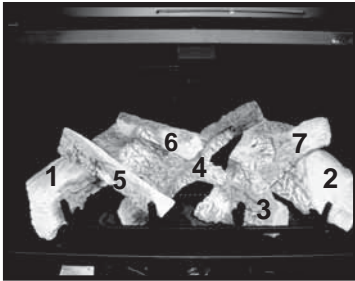

Log Set Assembly

IMPORTANT: THIS IS DATED INFORMATION. When requesting service or replacement parts for your appliance please provide model number and serial number. All parts listed in this manual may be ordered from an authorized dealer.

**Stocked
at Depot**

ITEM	DESCRIPTION	COMMENTS	PART NUMBER	Stocked at Depot
	Log Assembly		LOGS-I35	Y
1	Log 1		SRV2205-702	
2	Log 2		SRV2205-701	
3	Log 3		SRV2205-705	
4	Log 4		SRV2205-704	
5	Log 5		SRV2205-710	
6	Log 6		SRV2205-706	
7	Log 7		SRV2205-703	
8	Termination Plate Assembly		2205-012	
	Flex Pipe Handle		438-351	
	Gasket		2206-401	
9	Grate Assembly		2205-016	
10	Burner Assembly		2205-009	Y
11	Base Pan		2205-127	
12	Glass Door Assembly		GLA-2205	Y
13	Rheostat Knob		100-512	Y
14	Control Panel		2205-129	
15	On/Off Rheostat		2206-800	Y
16	Blower Assembly		GFK-210-C	
17	Power Cord Assembly		2206-068	Y
18	Cord Assembly		2201-017	Y
	Fuse Wire Assembly	Qty 2 req	2206-085	

Additional service part numbers appear on following page.