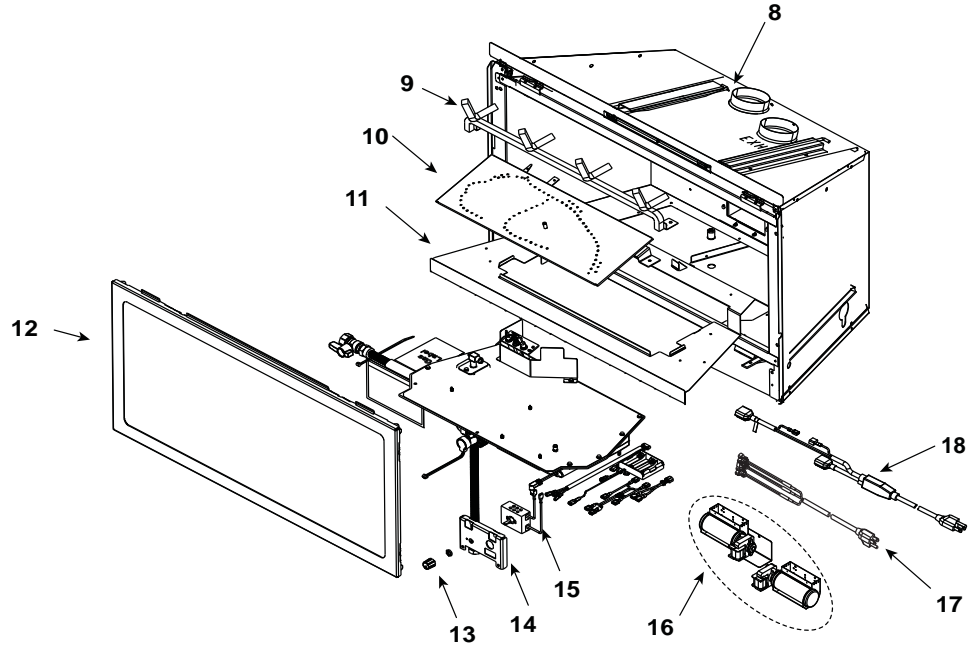

Log Set Assembly

IMPORTANT: THIS IS DATED INFORMATION. When requesting service or replacement parts for your appliance please provide model number and serial number. All parts listed in this manual may be ordered from an authorized dealer.

**Stocked
at Depot**

ITEM	DESCRIPTION	COMMENTS	PART NUMBER	Stocked at Depot
	Log Assembly		LOGS-I35	Y
1	Log 1		SRV2205-702	
2	Log 2		SRV2205-701	
3	Log 3		SRV2205-705	
4	Log 4		SRV2205-704	
5	Log 5		SRV2205-710	
6	Log 6		SRV2205-706	
7	Log 7		SRV2205-703	
8	Termination Plate Assembly		2205-012	
	Flex Pipe Handle		438-351	
	Gasket		2206-401	
9	Grate Assembly		2205-016	
10	Burner Assembly		2205-009	Y
11	Base Pan		2205-127	
12	Glass Door Assembly		GLA-2205	Y
13	Rheostat Knob		100-512	Y
14	Control Panel		2205-129	
15	On/Off Rheostat		2206-800	Y
16	Blower Assembly		GFK-210-C	
17	Power Cord Assembly		2206-068	Y
18	Cord Assembly		2201-017	Y
	Fuse Wire Assembly	Qty 2 req	2206-085	

Additional service part numbers appear on following page.