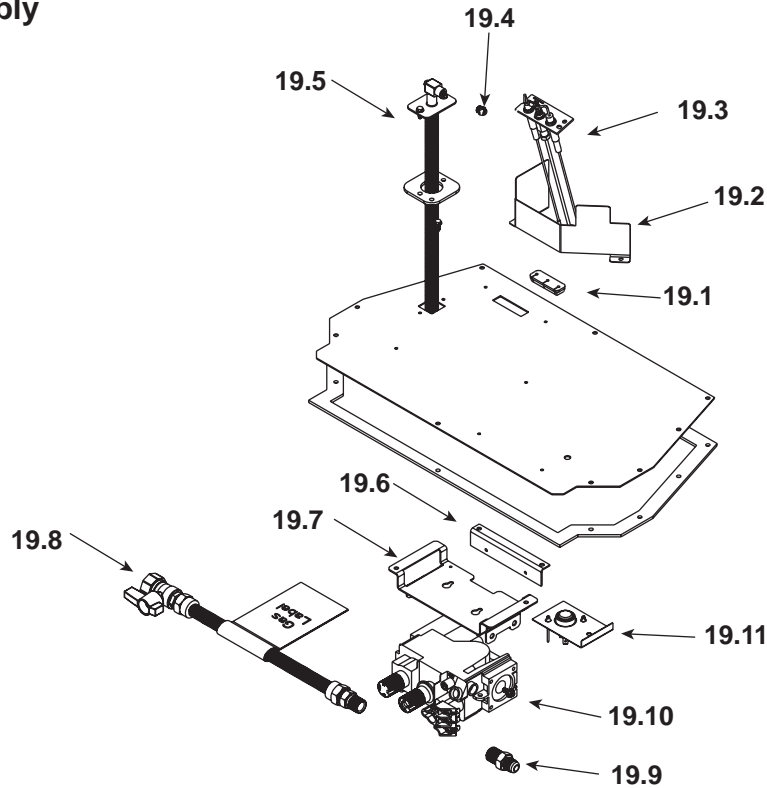

#19 Valve Assembly

IMPORTANT: THIS IS DATED INFORMATION. When requesting service or replacement parts for your appliance please provide model number and serial number. All parts listed in this manual may be ordered from an authorized dealer.

**Stocked
at Depot**

ITEM	DESCRIPTION	COMMENTS	PART NUMBER	
19.1	Grommet, 3 Hole		2118-420	
19.2	Pilot Bracket		2206-128	
19.3	Pilot Assembly NG		2103-010	Y
	Pilot Assembly LP		2103-011	Y
	Pilot Tube		SRV485-301	Y
	Thermocouple		446-511	Y
	Thermopile		2103-512	Y
19.4	Orifice NG (#33C)		582-833	Y
	Orifice LP (#50C)		582-850	Y
19.5	18" Flex Tube Assembly		530-302A	Y
19.6	Control Panel Bracket		2205-128	
19.7	Valve Bracket		2205-146	
19.8	Flex Ball Valve Assembly		302-320A	Y
19.9	Brass Connector	Pkg of 5	303-315/5	Y
19.10	Valve NG		2166-300	Y
	Valve LP		2166-301	Y
19.11	Temp Sensor Assembly		046-018A	Y

Additional service part numbers appear on following page.