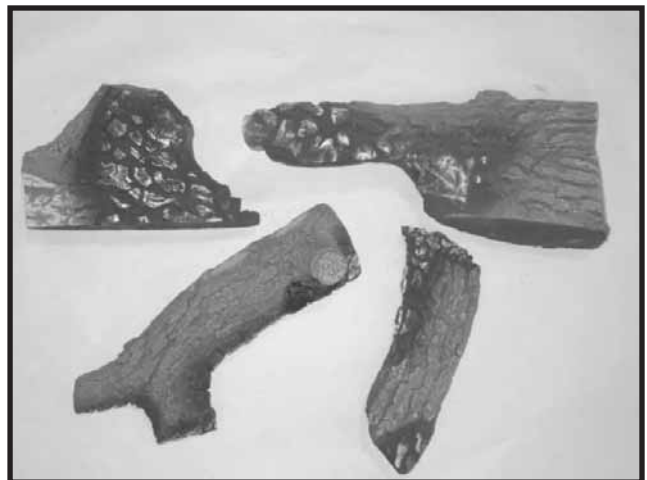

Part number list on following page.