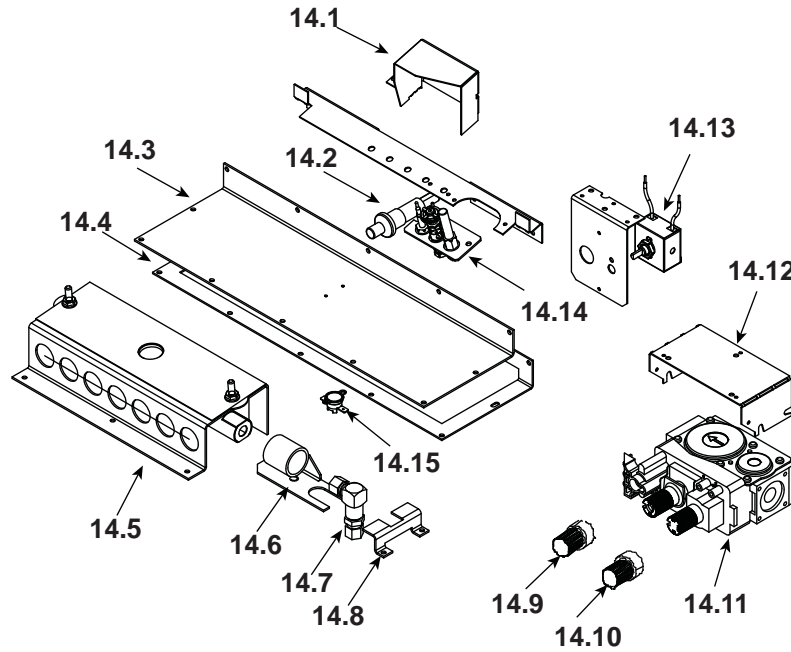

#14 Valve Assembly

IMPORTANT: THIS IS DATED INFORMATION. When requesting service or replacement parts for your appliance please provide model number and serial number. All parts listed in this manual may be ordered from an authorized dealer.

**Stocked
in Depot**

ITEM	DESCRIPTION	COMMENTS	PART NUMBER	
14.1	Pilot Shield		7008-172	
14.2	Piezo Ignitor		291-513	Y
14.3	Blower Access Plate		7008-135	
14.4	Gasket, Blower Access		7008-136	
14.5	Burner Neck Support Assembly		7008-005	Y
14.6	Shutter Bracket Assembly		468-5060	Y
14.7	Bulkhead		26457	Y
14.8	Bulkhead Stop		474-0090	
14.9	Extension Knob, HI/Lo		571-533	Y
14.10	Extension Knob, ON/OFF		571-534	Y
14.11	Valve NG		842-0240	Y
	Valve LP		842-0230	Y
14.12	Valve Bracket		7008-112	
14.13	Speed Control		842-0370	Y
	Speed Control Knob		200-2041	Y
14.14	Pilot Assembly NG		7003-014	Y
	Pilot Assembly LP		Use LP Pilot Orifice	
	Thermocouple		200-2950	Y
	Thermopile		842-0250	Y
14.15	Snap Disc		SRV230-0960	Y
	Orifice NG (.125)		24691	Y
	Orifice LP (.076)		29388	Y