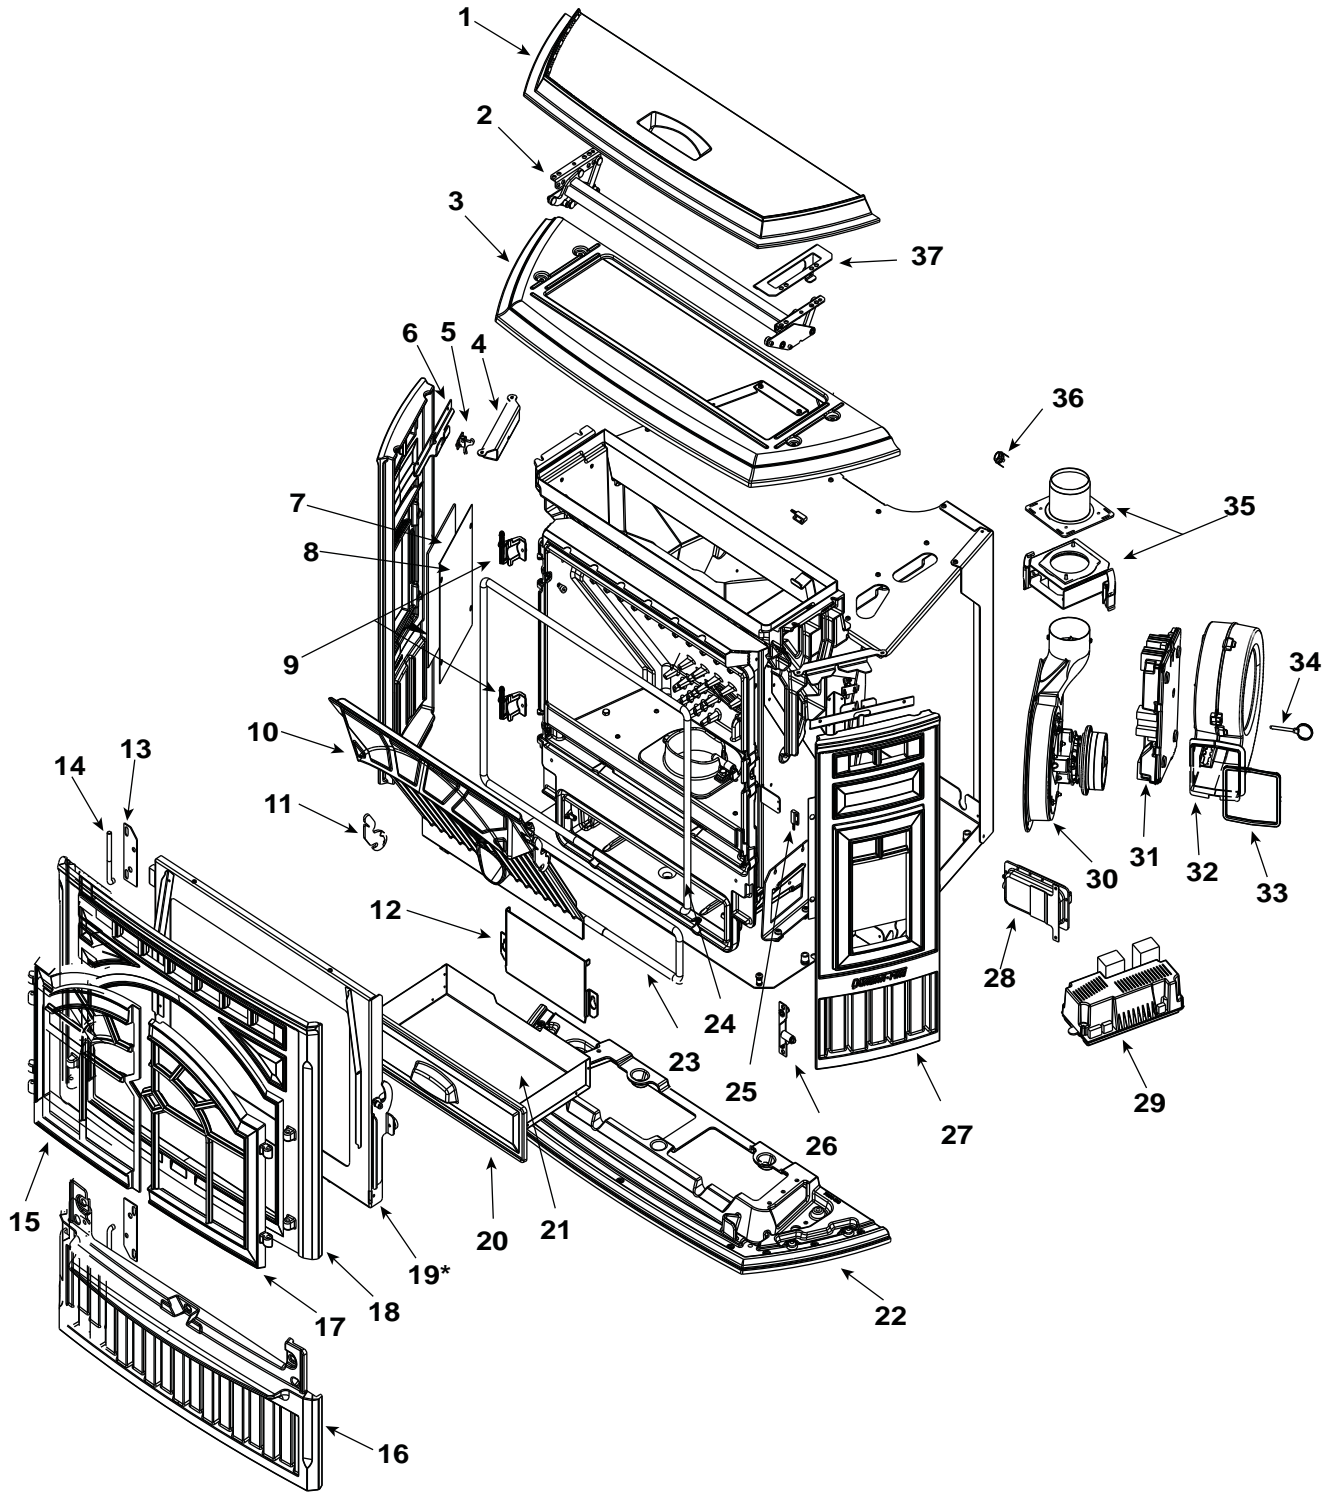

MTVERNINSAE-CSB, MTVERNINSAE-MBK, MTVERNINSAE-PMH
MTVERNINSAE-CWL (Sept 2006 thru June 2011)

Part number list on following pages.