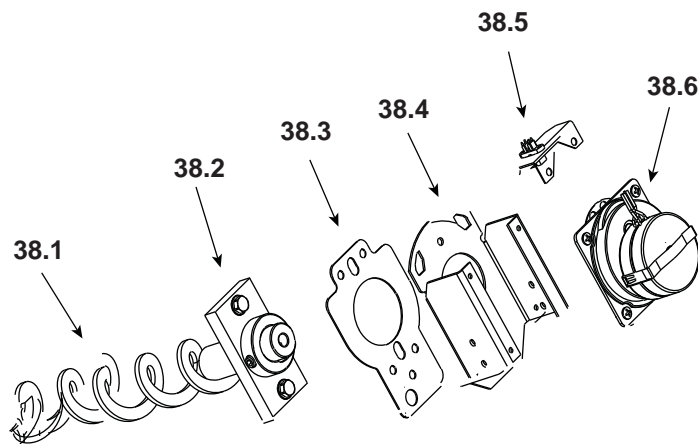

IMPORTANT: THIS IS DATED INFORMATION. When requesting service or replacement parts for your appliance please provide model number and serial number. All parts listed in this manual may be ordered from an authorized dealer.

Stocked at Depot

ITEM	DESCRIPTION	COMMENTS	PART NUMBER	
30	Combustion Blower Assembly		7034-033	Y
	Gasket, Blower, Combustion (Between ...)	...Housing & Stove	SRV7000-332	Y
	Gasket, Motor, Blower, Combustion (Between ...)	...Housing & Motor	SRV7000-423	Y
31	Control Board Assembly		SRV7000-456	Y
	Fuse 15A Slow lec Glass	Pkg of 10	7000-491/10	Y
32	Convection Blower		SRV7000-260	Y
33	Gasket, Blower, Convection		7000-329	
34	Detent Pin	Pre 00700201366	7000-376	
		Post 00700201366	7000-393	
35	Exhaust Transition & Flue Assembly		SRV7036-029	
	Gasket, Flue Adapter		240-0850	Y
	Latch, Draw		229-0230	
36	Snap Disc, Manual Reset		SRV230-1290	Y
37	Bracket, Hopper Magnet		7036-149	

#38 Feed Assembly

38	Feed Assembly		SRV7034-004	Y
38.1	Feed Spring Assembly (Only)		SRV7001-046	Y
38.2	Bearing, Feed System, Nylon		410-0552	Y
38.3	Gasket, Feed Motor		7034-144	
38.4	Bracket, Motor, Feed		7034-143	
38.5	Optical Switch Assembly		7034-038	Y
38.6	Feed Motor DC		SRV7000-313	Y
	Collar, Set, 7/8		229-0520	

Additional service part numbers appear on following page.