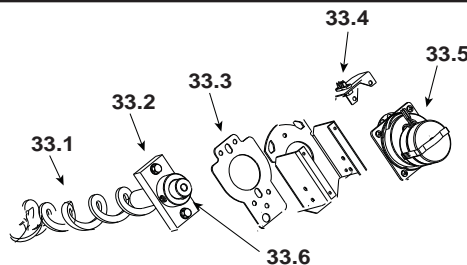

Beginning Manufacturing Date: Sept. 2006
Ending Manufacturing Date: Active

IMPORTANT: THIS IS DATED INFORMATION. When requesting service or replacement parts for your appliance please provide model number and serial number. All parts listed in this manual may be ordered from an authorized dealer.

**Stocked
at Depot**

ITEM	DESCRIPTION	COMMENTS	PART NUMBER	
16	Ash Pan Assembly		SRV7034-069	
	Roller Catch	Pre 00700109156	SRV7000-494	Y
	Twin Ball catch	Post 00700109156	SRV7000-532	Y
17	Gasket, Rope, Ash Door		SRV7034-178	Y
18	Gasket, Door Rope		SRV7034-177	Y
19	Magnetic Switch		7000-375	Y
20	Latch Bracket Assembly		7034-049	Y
21	Vacuum Switch		SRV7000-531	Y
22	Side Mount Right		7034-126	
23	Shroud Right		7034-171	
24	Combustion Blower Assembly		7034-033	Y
	Gasket, Blower, Combustion (between...)	...Housing & Stove	SRV7000-332	Y
	Gasket, Motor, Blower, Combustion (between...)	...Housing & Motor	SRV7000-423	Y
25	Gasket, Blower, Convection		7000-329	
26	Convection Blower		SRV7000-260	Y
27	Detent Pin	Pre 00700103644	7000-376	
	Elbow Latch	Post 00700103644	7000-393	
28	Exhaust Transition Assembly		7034-139	
29	Power Supply Assembly		SRV7000-443	Y
30	Control Board Assembly		SRV7000-456	Y
	Fuse 15A Slow lec Glass	Pkg of 10	7000-491/10	Y
31	Snap Disc, Manual Reset		SRV230-1290	Y
32	Rear Shroud		7034-170	

#33 Feed Assembly

33	Feed Assembly		SRV7034-004	Y
33.1	Feed Spring Assembly (Only)		SRV7001-046	Y
33.2	Bearing, Feed System, Nylon		410-0552	Y
33.3	Gasket, Feed Motor		7034-144	
33.4	Optical Switch Assembly		7034-038	Y
33.5	Feed Motor DC		SRV7000-313	Y
33.6	Collar, Set, 7/8		229-0520	

Additional service part numbers appear on following page.