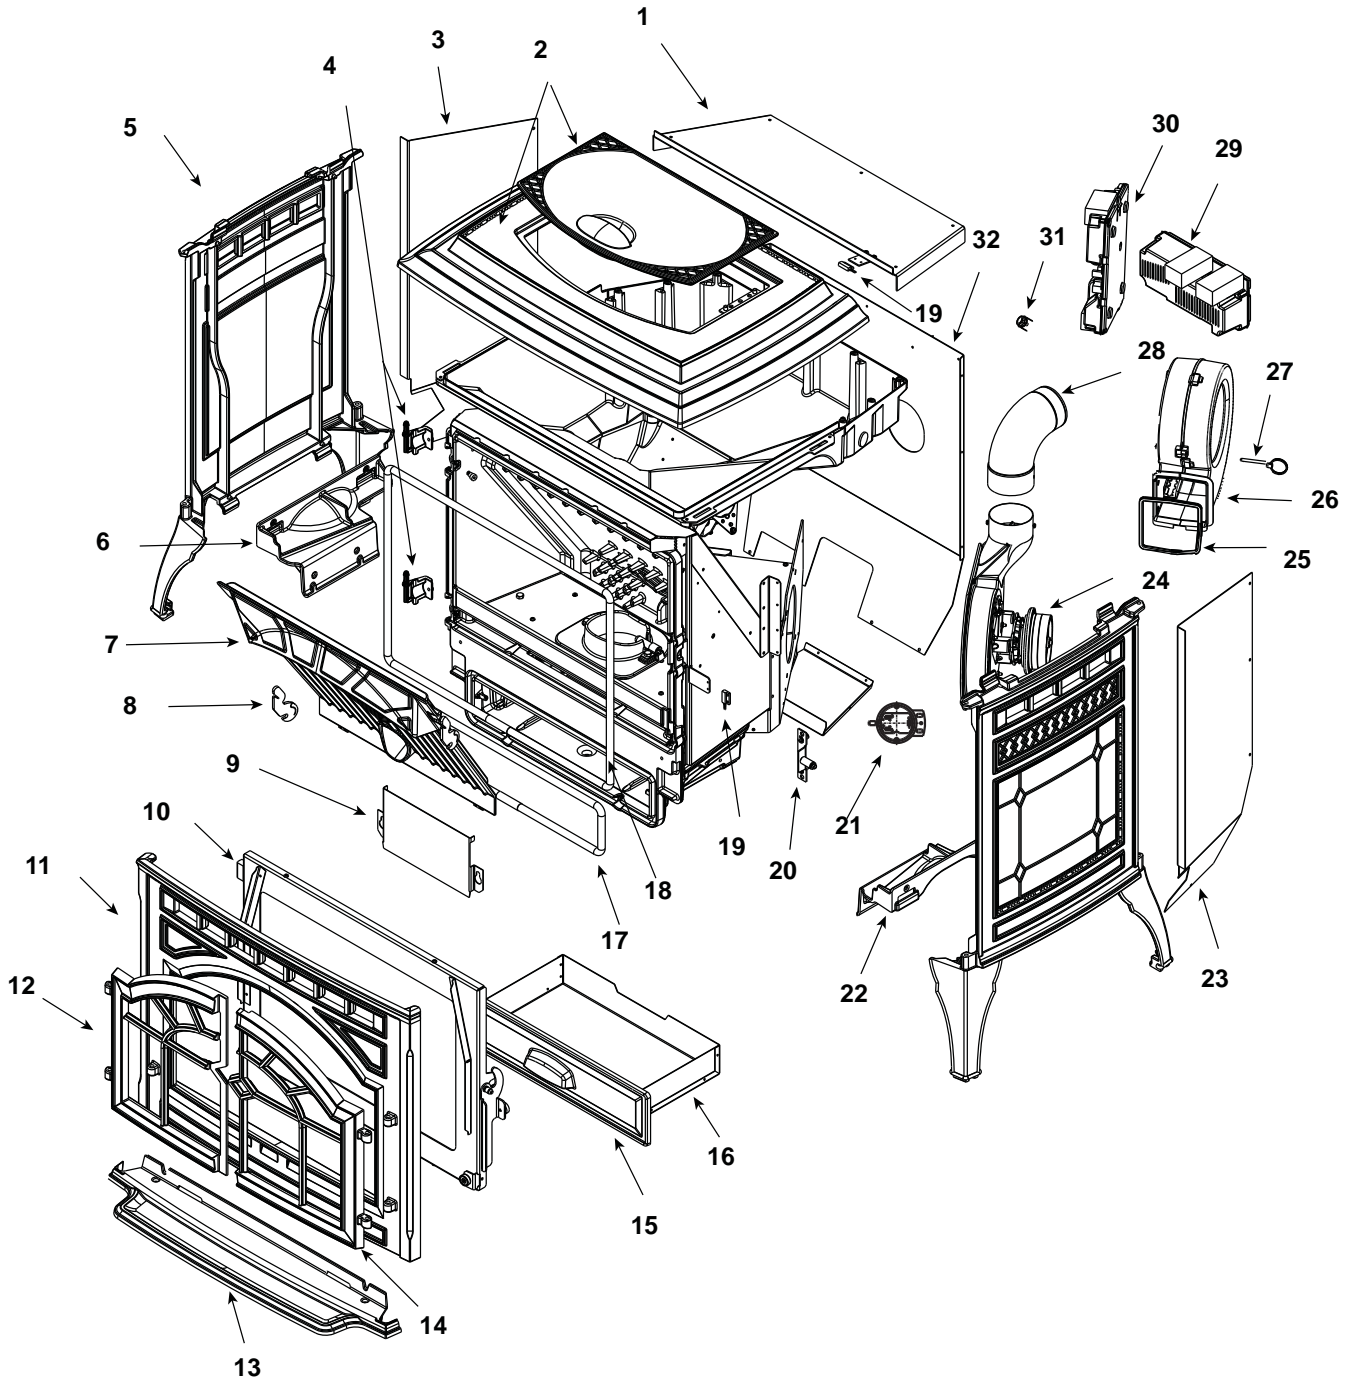

MTVERNON-AE-CSB, MTVERNON-AE-MBK, MTVERNON-AE-PMH
MTVERNON-AE-CWL (Sept 2006 thru June 2011)

Part number list on following page.

IMPORTANT: THIS IS DATED INFORMATION. When requesting service or replacement parts for your appliance please provide model number and serial number. All parts listed in this manual may be ordered from an authorized dealer.

**Stocked
at Depot**

ITEM	DESCRIPTION	COMMENTS	PART NUMBER	
1	Hopper Top		7034-169	
#2 Hopper Lid Assembly				
2.1	Hopper Lid	Matte Black	7034-157MBK	
		Sienna Bronze	7034-157CSB	
		Willow	7034-157CWL	
		Mahogany	7034-157PMH	
2.2	Magnet. Round		SRV7000-140	Y
2.3	Hinge Arm Right - Hopper Lid Bracket		7034-160	
	Hinge Arm Left - Hopper Lid Bracket		7034-161	
2.4	Top	Matte Black	7034-155MBK	
		Sienna Bronze	7034-155CSB	
		Willow	7034-155CWL	
		Mahogany	7034-155PMH	
2.5	Hinge Pin - Holds Hopper Lid to Top		SRV7034-159	
2.6	Hinge Retainer - Holds Hopper Lid to Top		SRV7034-163	
2.7	Screw, 1/4 - 20 X 5/8	Pkg of 10	7000-426/10	Y
3	Shroud Left		7034-172	
4	Hinge Male		7034-138	
5	Side (Interchangeable)	Matte Black	7005-107MBK	
		Sienna Bronze	7005-107CSB	
		Willow	7005-107CWL	
		Mahogany	7005-107PMH	
6	Side Mount Left		7034-128	
7	Baffle		SRV7034-263	Y
8	Latch, Baffle		7034-149	
9	Intake Shield		7034-224	Y

Additional service part numbers appear on following page.