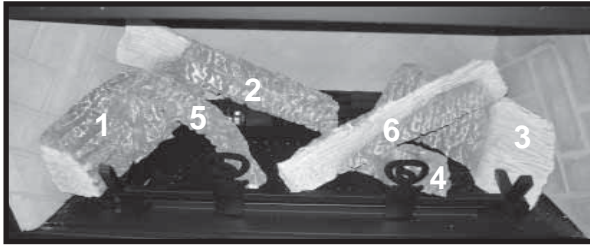

Log Set Assembly

18 Refractory Assembly

IMPORTANT: THIS IS DATED INFORMATION. When requesting service or replacement parts for your appliance please provide model number and serial number. All parts listed in this manual may be ordered from an authorized dealer.

Stocked at Depot

ITEM	DESCRIPTION	COMMENTS	PART NUMBER	
	Log Assembly		LOGS-QFI30	Y
1	Log 1		SRV2227-703	
2	Log 2		SRV2227-702	
3	Log 3		SRV2227-701	
4	Log 4		SRV2227-705	
5	Log 5		SRV2227-706	
6	Log 6		SRV2227-704	
7	Termination Plate Assembly		2206-012	
	Flex Pipe Handle		438-351	
	Gasket		2206-401	
8	Burner Assembly		2227-007	Y
9	Base Pan		2206-106	
10	Grate Assembly		2227-016	
11	Glass Door Assembly		GLA-2206	Y
12	Rheostat Knob		100-512	Y
13	Control Panel		2205-129	
14	On/Off Rheostat		2206-800	Y
15	Blower Assembly		GFK-210-C	
16	Power Cord Assembly		2206-068	Y
17	Cord Assembly		2201-017	Y
18	Refractory Assembly (sold as set only)		BRICK-QI30	