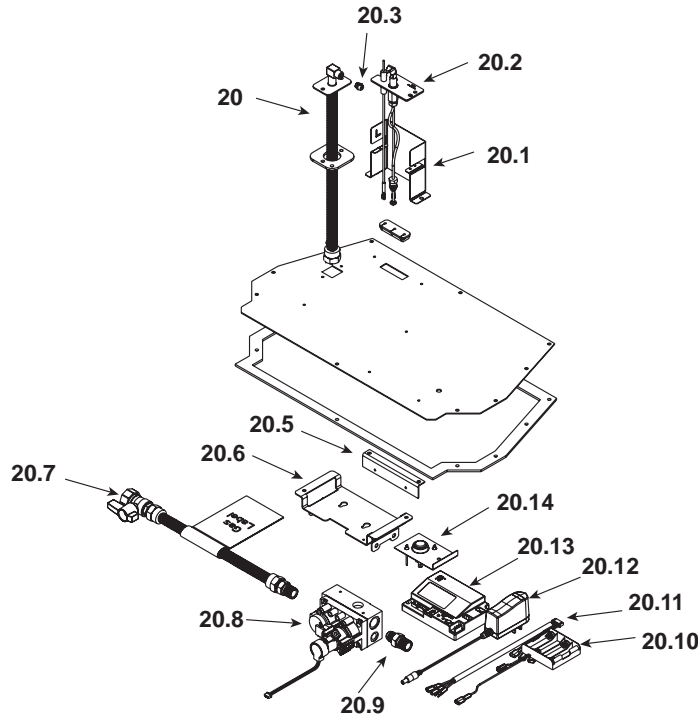

#20 Valve Assembly

IMPORTANT: THIS IS DATED INFORMATION. When requesting service or replacement parts for your appliance please provide model number and serial number. All parts listed in this manual may be ordered from an authorized dealer.

Stocked at Depot

ITEM	DESCRIPTION	COMMENTS	PART NUMBER	
20.1	Pilot Bracket		2206-105	
20.2	Pilot Assembly NG		2198-014	Y
	Pilot Assembly LP		2198-015	Y
20.3	Orifice NG (#35C)		582-835	Y
	Orifice LP (#51C)		582-851	Y
20.4	18" Flex Gas Connector		530-302A	Y
20.5	Control Bracket Panel		2205-128	
20.6	Valve Bracket		2205-146	
20.7	Flex Ball Valve Assembly		302-320A	Y
20.8	Valve NG		2166-302	Y
	Valve LP		2166-303	Y
20.9	Brass Connector	Pkg of 5	303-315/5	Y
20.10	Battery Pack**		2166-323	Y
20.11	Wire Harness		2166-304	Y
20.12	Power Supply		2166-305	Y
20.13	Module		2166-307	Y
20.14	Thermostat Assembly		046-018A	Y

**Fuse for battery pack can be sourced locally, not a warranty item. Specs are 500mA~10A 3/4" long

Additional service part numbers on following page.