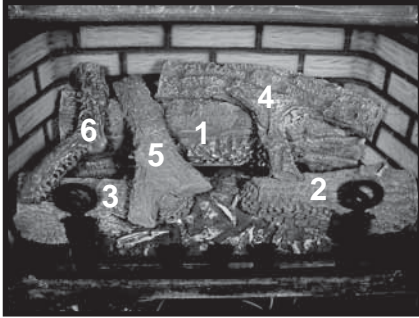

Log Set Assembly

IMPORTANT: THIS IS DATED INFORMATION. When requesting service or replacement parts for your appliance please provide model number and serial number. All parts listed in this manual may be ordered from an authorized dealer.

Stocked at Depot

ITEM	DESCRIPTION	COMMENTS	PART NUMBER	
	Log Set Assembly		LOGS-2062	Y
1	Log 1		SRV2062-701	
2	Log 2		SRV2062-702	
3	Log 3		SRV2062-703	
4	Log 4		SRV330-706	
5	Log 5		SRV330-704	
6	Log 6		SRV340-705	
7	Kapton Lens	Pre 002618815	2062-149	Y
		Post 002618815	2101-252	Y
8	Burner NG If ordering SRV must also order Log SRV2062-701	Pre Feb 2006	SRV2062-004-NG	Y
		Post Feb 2006	2062-004	Y
	Burner LP If ordering SRV must also order Log SRV2062-701	Pre Feb 2006	SRV2062-004-LP	Y
		Post Feb 2006	2062-004	Y
9	Light Bulb	Pre Sept 2007	700-540	Y
	Ember Bulb 20W	Post Sept 2007	2088-136	Y
10	Light Assembly	Pre Sept 2007	2062-073	
		Post Sept 2007	2141-041	
11	Grate Assembly		2062-080	
12	Glass Door Assembly		GLA-2062	Y
13	Blower		GFK-160A	
14	Control Module		593-592	Y
15	Shutter Arm Bottom		2062-133	
16	Access Plate		2062-156	

Additional service part numbers appear on following page.