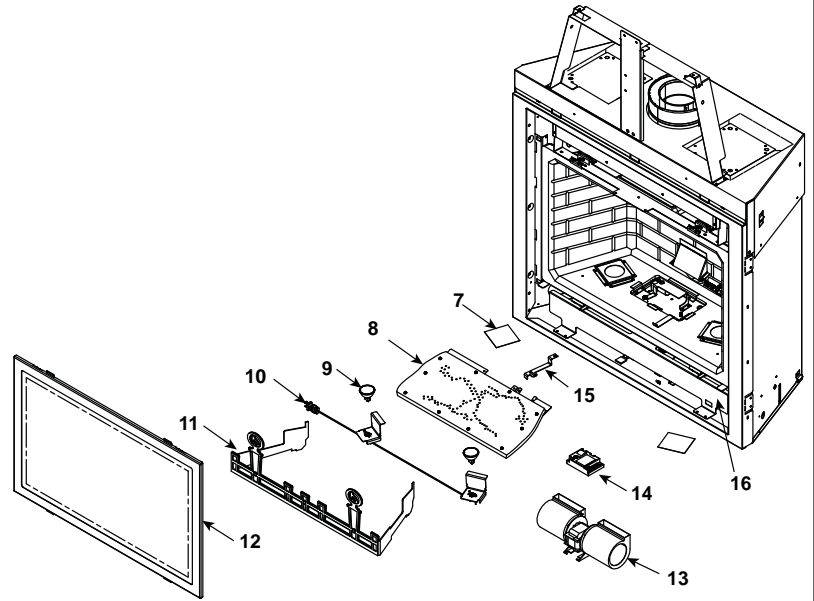

Log Set Assembly

IMPORTANT: THIS IS DATED INFORMATION. When requesting service or replacement parts for your appliance please provide model number and serial number. All parts listed in this manual may be ordered from an authorized dealer.

Stocked at Depot

ITEM	DESCRIPTION	COMMENTS	PART NUMBER	
	Log Set Assembly		LOGS-2062	Y
1	Log 1		SRV2062-701	
2	Log 2		SRV2062-702	
3	Log 3		SRV2062-703	
4	Log 4		SRV330-706	
5	Log 5		SRV330-704	
6	Log 6		SRV340-705	
7	Kapton Lens	Pre 002618815	2062-149	Y
		Post 002618815	2101-252	Y
8	Burner NG If ordering SRV must also order Log SRV2062-701	Pre Feb 2006	SRV2062-004-NG	Y
		Post Feb 2006	2062-004	Y
	Burner LP If ordering SRV must also order Log SRV2062-701	Pre Feb 2006	SRV2062-004-LP	Y
		Post Feb 2006	2062-004	Y
9	Light Bulb	Pre Sept 2007	700-540	Y
	Ember Bulb 20W	Post Sept 2007	2088-136	Y
10	Light Assembly	Pre Sept 2007	2062-073	
		Post Sept 2007	2141-041	
11	Grate Assembly		2062-080	
12	Glass Door Assembly		GLA-2062	Y
13	Blower		GFK-160A	
14	Control Module		593-592	Y
15	Shutter Arm Bottom		2062-133	
16	Access Plate		2062-156	

Additional service part numbers appear on following page.