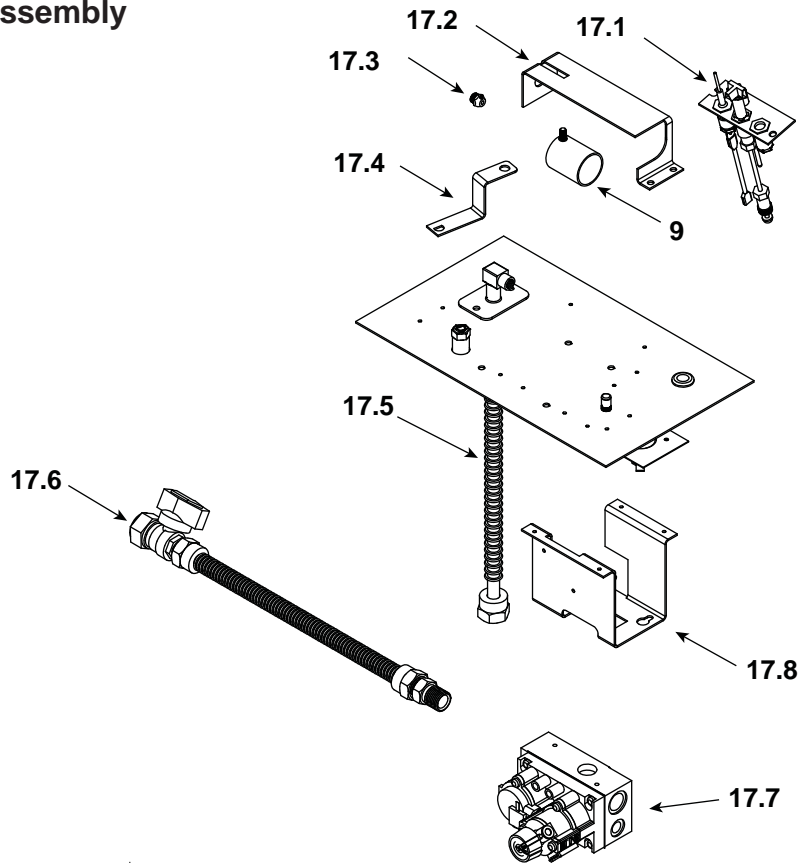

Stocked at Depot

ITEM	DESCRIPTION	COMMENTS	PART NUMBER	
	Log Set Assembly		LOGS-2062	Y
1	Log 1		SRV2062-701	
2	Log 2		SRV2062-702	
3	Log 3		SRV2062-703	
4	Log 4		SRV330-706	
5	Log 5		SRV330-704	
6	Log 6		SRV340-705	
7	Kapton Lens	Pre 002618815	2062-149	Y
		Post 002618815	2101-252	Y
8	Burner NG If ordering SRV must also order Log SRV2062-701	Pre Feb 2006	SRV2062-004-NG	Y
		Post Feb 2006	2062-004	Y
	Burner LP If ordering SRV must also order Log SRV2062-701	Pre Feb 2006	SRV2062-004-LP	Y
		Post Feb 2006	2062-004	Y
9	Light Bulb	Pre Sept 2007	700-540	Y
	Ember Bulb 20W	Post Sept 2007	2088-136	Y
10	Light Assembly	Pre Sept 2007	2062-073	
		Post Sept 2007	2141-041	
11	Grate Assembly		2062-080	
12	Glass Door Assembly		GLA-2062	Y
13	Blower		GFK-160A	
14	Control Module		593-592	Y
15	Shutter Arm Bottom		2062-133	
16	Access Plate		2062-156	

Additional service part numbers appear on following page.

#17 Valve Assembly

IMPORTANT: THIS IS DATED INFORMATION. When requesting service or replacement parts for your appliance please provide model number and serial number. All parts listed in this manual may be ordered from an authorized dealer.

**Stocked
at Depot**

ITEM	DESCRIPTION	COMMENTS	PART NUMBER	
17.1	Pilot Assembly NG	Pre Feb 2006	4021-025	Y
		Post Feb 2006	2090-012	Y
	Pilot Assembly LP	Pre Feb 2006	4021-026	Y
		Post Feb 2006	2090-013	Y
17.2	Burner Support		2062-130	
17.3	Orifice NG (#32C)		582-832	Y
	Orifice LP (#50C)		582-850	Y
17.4	Shutter Arm		2062-132	
17.5	Flexible Gas Connector		383-302A	Y
17.6	Flex Ball Valve Assembly		302-320A	Y
17.7	Valve NG		750-500	Y
	Valve LP		750-501	Y
17.8	Valve Bracket		2062-152	
17.9	Shutter Bracket Assembly		319-316A	Y
	Wire Harness 20"		107-559A	Y
	Temp Sensor		107-531	Y