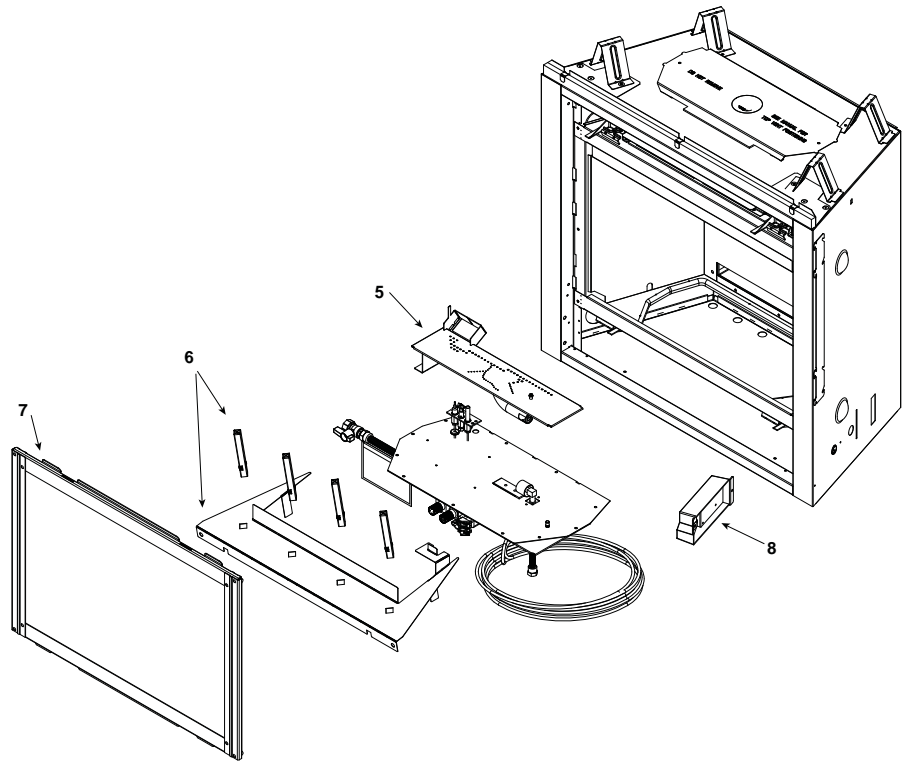

Log Set Assembly

IMPORTANT: THIS IS DATED INFORMATION. When requesting service or replacement parts for your appliance please provide model number and serial number. All parts listed in this manual may be ordered from an authorized dealer.

Stocked at Depot

ITEM	DESCRIPTION	COMMENTS	PART NUMBER	
	Log Set Assembly		LOGS-350TRS-D	Y
1	Log 1		SRV2113-701	
2	Log 2		SRV2113-702	
3	Log 3		SRV2113-704	
4	Log 4		SRV2113-703	
5	Burner Assembly		2113-007	Y
6	Base Pan/Grate Assembly		2113-015	
7	Glass Door Assembly		GLA-3504TRS	Y
8	Junction Box		4021-013	Y
	Exhaust Restrictor		530-299	
	Gasket Assembly Contains Burner neck, shutter bracket, vent, seal cap, valve plate, and air passage gaskets		2113-080	
	Glass Latch Assembly	Pkg of 2	33858/2	Y
	Lava Rock		4021-297	
	Mineral Wool		050-721	
	Non-combustible Board		539-401	
	Touch Up Paint		TUP-GBK-12	

Additional service part numbers appear on following page.