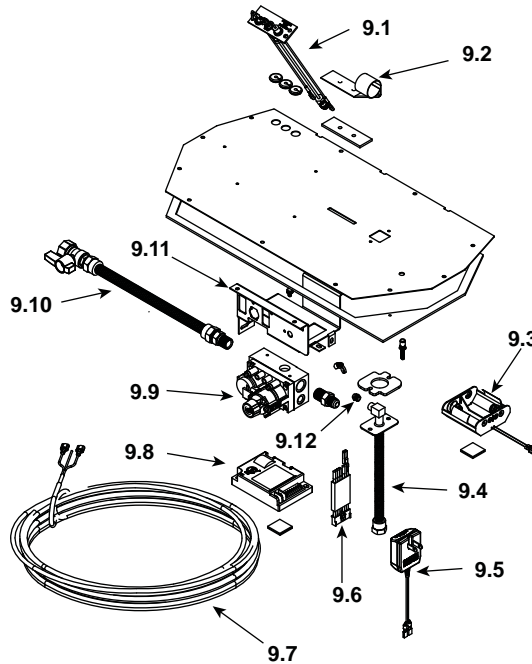

No one builds a better fire

Beginning Manufacturing Date: June 2007

Ending Manufacturing Date: Active

#9 Valve Assembly

IMPORTANT: THIS IS DATED INFORMATION. When requesting service or replacement parts for your appliance please provide model number and serial number. All parts listed in this manual may be ordered from an authorized dealer.

**Stocked
at Depot**

ITEM	DESCRIPTION	COMMENTS	PART NUMBER	
9.1	Pilot Assembly NG		2090-012	Y
	Pilot Assembly LP		2090-013	Y
	Pilot Tube		SRV485-301	Y
9.2	Shutter Bracket Assembly		2118-121	Y
9.3	Battery Pack		593-594A	Y
9.4	Flex Tube Assembly		7000-156	Y
9.5	3 Volt Transformer		593-593A	Y
9.6	Module Wire Assembly		593-590A	Y
9.7	Thermostat Wire Assembly		2118-170	Y
9.8	Module		593-592	Y
9.9	Valve NG		750-500	Y
	Valve LP		750-501	Y
9.10	Flex Ball Valve Assembly		302-320A	Y
9.11	Valve Bracket		2118-104	
9.12	Orifice NG (#44)		582-844	Y
	Orifice LP (#55)		582-855	Y
	Conversion Kit NG		N/A	
	Conversion Kit LP		LPK-350TRS-IPI	Y
	Pilot Orifice NG		593-528	Y
	Pilot Orifice LP		593-527	Y
	Regulator NG		NGK-DXV	Y
	Regulator LP		LPK-DXV	Y