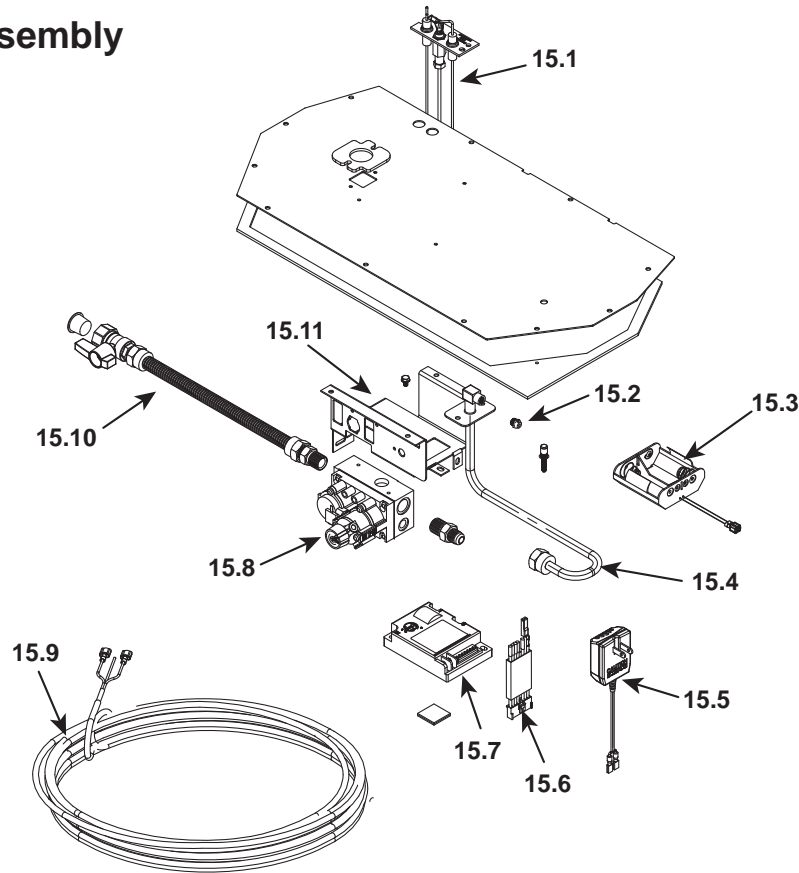

No one builds a better fire

Beginning Manufacturing Date: June 2007
Ending Manufacturing Date: Active

#15 Valve Assembly

IMPORTANT: THIS IS DATED INFORMATION. When requesting service or replacement parts for your appliance please provide model number and serial number. All parts listed in this manual may be ordered from an authorized dealer.

**Stocked
at Depot**

ITEM	DESCRIPTION	COMMENTS	PART NUMBER	Stocked at Depot
15.1	Pilot Assembly NG		2090-012	Y
	Pilot Assembly LP		2090-013	Y
	Pilot Tube		SRV485-301	Y
15.2	Orifice NG (#40C)		582-840	Y
	Orifice LP (#53C)		582-853	Y
15.3	Battery Pack		593-594A	Y
15.4	Flexible Gas Connector		530-302A	Y
15.5	3 Volt Transformer		593-593A	Y
15.6	Wire Assembly		593-590A	Y
15.7	Module		593-592	Y
15.8	Valve NG		750-500	Y
	Valve LP		750-501	Y
15.9	Thermostat Wire Assembly		2118-170	Y
15.10	Flex Ball Valve Assembly		302-320A	Y
15.11	Valve Bracket		2118-104	

Additional service part numbers appear on following page.