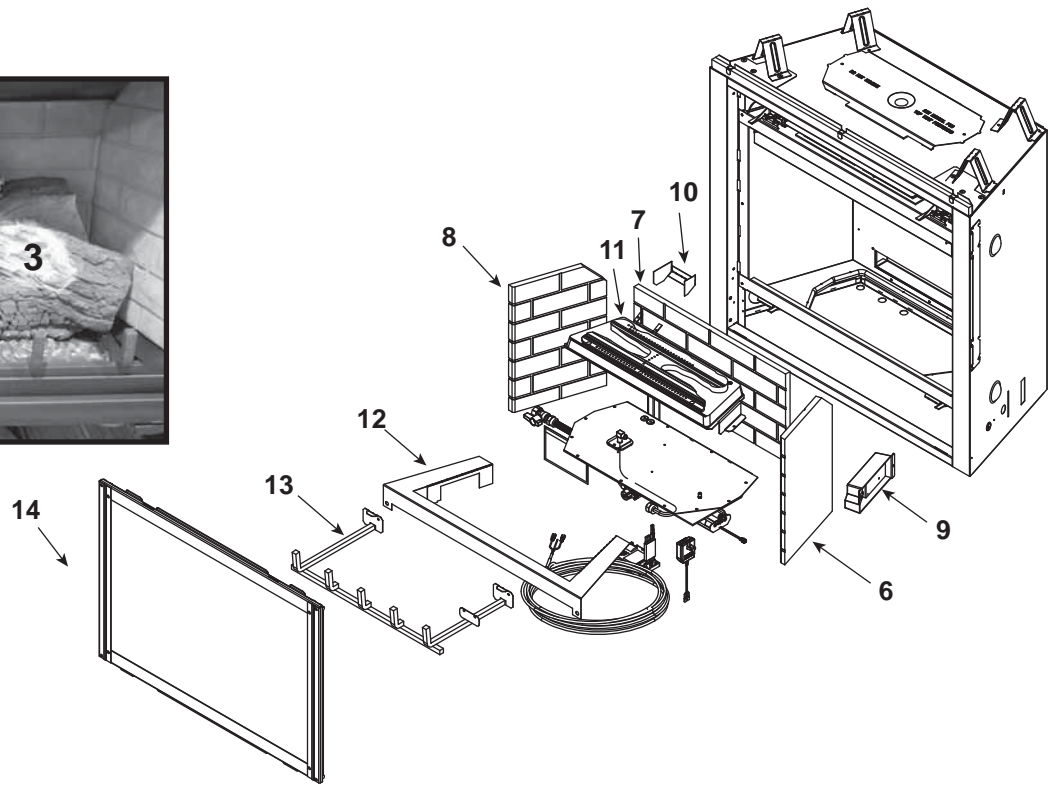

### Log Set Assembly

IMPORTANT: THIS IS DATED INFORMATION. When requesting service or replacement parts for your appliance please provide model number and serial number. All parts listed in this manual may be ordered from an authorized dealer.

**Stocked  
at Depot**

ITEM	DESCRIPTION	COMMENTS	PART NUMBER	
	Log Set Assembly		LOGS-550TRS-E	Y
	<b>Pre SN #0022564114 must order complete log set</b>			
1	Log 1		SRV2117-701	
2	Log 2		SRV2117-702	
3	Log 3		SRV2117-703	
4	Log 4		SRV2117-704	
5	Log 5		SRV2117-705	
	Refractory Kit		BRICK-550TRSD2	
6	Refractory, Right Side		SRV2044-712	
7	Refractory, Back		SRV2044-711	
8	Refractory, Left Side		SRV2044-710	
9	Junction Box		4021-013	Y
10	Pilot shield		2066-121	
11	Burner NG		SRV2066-020	Y
	Burner LP		SRV2066-021	Y
12	Base Pan		2065-100	
13	Log Grate		2066-036	
14	Glass Door Assembly		GLA-550TRS	Y