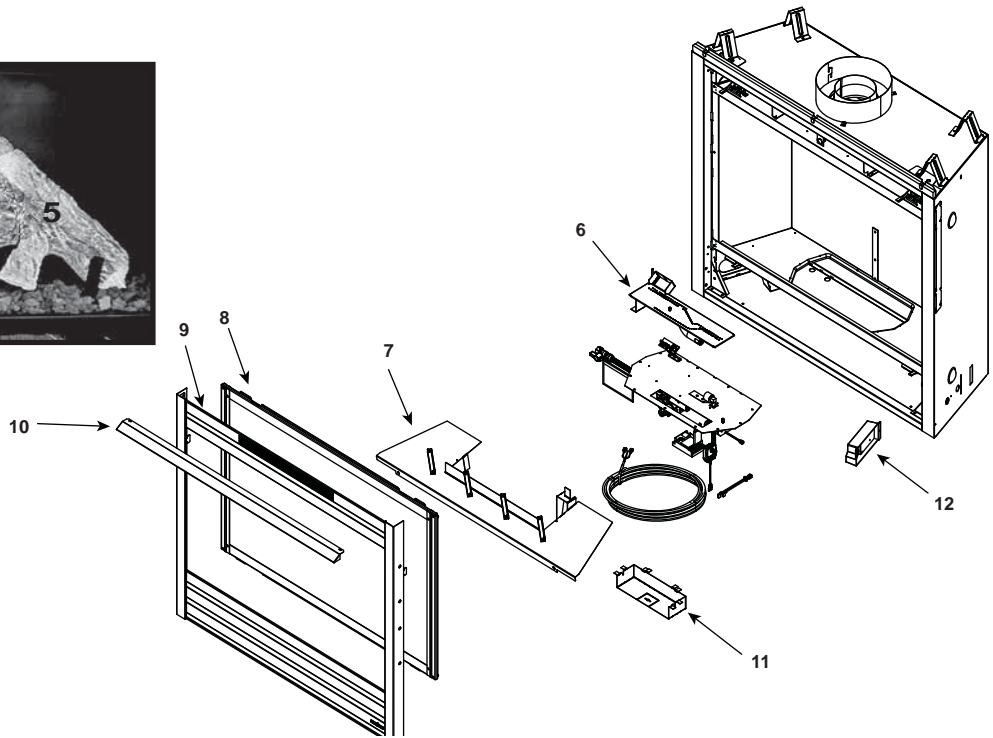

Log Set Assembly

IMPORTANT: THIS IS DATED INFORMATION. When requesting service or replacement parts for your appliance please provide model number and serial number. All parts listed in this manual may be ordered from an authorized dealer.

Stocked at Depot

ITEM	DESCRIPTION	COMMENTS	PART NUMBER	
	Log Set Assembly		LOGS-950-E	Y
1	Log 1		SRV2121-701	
2	Log 2		SRV2121-702	
3	Log 3		SRV2118-703	
4	Log 4		SRV2121-704	
5	Log 5		SRV2121-705	
6	Burner NG, LP		2121-007	Y
7	Grate Assembly		2121-015	
8	Glass Door Assembly		GLA-950TR	Y
9	Door		2122-020	
	Mesh Assembly		2121-035	Y
10	Hood		2121-230	
11	Air Chute		2119-154	
12	Junction Box		4021-013	Y
	Glass Latch Assembly	Qty 4 req	33858	Y
	High Limit Switch		066-531	Y
	Lava Rock		4021-297	
	Mineral Wool		050-721	
	Non-Combustible Board		560-401	
	Touch Up Paint		TUP-GBK-12	

Additional service part numbers appear on following page.