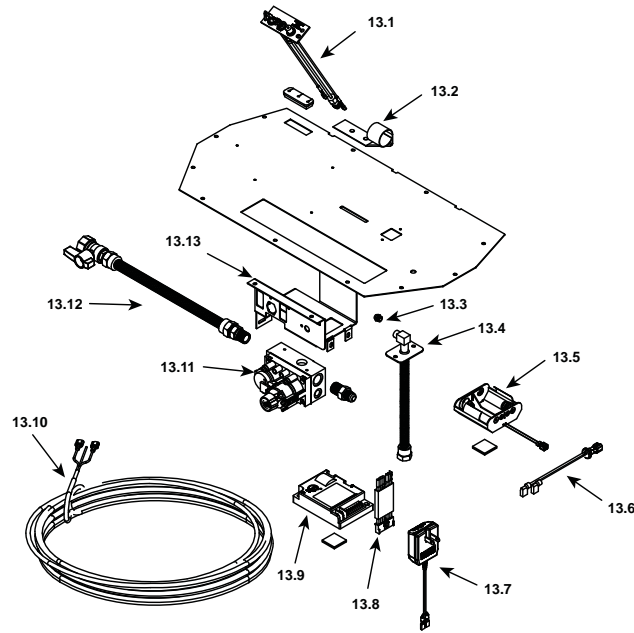

Log Set Assembly

IMPORTANT: THIS IS DATED INFORMATION. When requesting service or replacement parts for your appliance please provide model number and serial number. All parts listed in this manual may be ordered from an authorized dealer.

Stocked at Depot

ITEM	DESCRIPTION	COMMENTS	PART NUMBER	
	Log Set Assembly		LOGS-950-E	Y
1	Log 1		SRV2121-701	
2	Log 2		SRV2121-702	
3	Log 3		SRV2118-703	
4	Log 4		SRV2121-704	
5	Log 5		SRV2121-705	
6	Burner NG, LP		2121-007	Y
7	Grate Assembly		2121-015	
8	Glass Door Assembly		GLA-950TR	Y
9	Door		2122-020	
	Mesh Assembly		2121-035	Y
10	Hood		2121-230	
11	Air Chute		2119-154	
12	Junction Box		4021-013	Y
	Glass Latch Assembly	Qty 4 req	33858	Y
	High Limit Switch		066-531	Y
	Lava Rock		4021-297	
	Mineral Wool		050-721	
	Non-Combustible Board		560-401	
	Touch Up Paint		TUP-GBK-12	

Additional service part numbers appear on following page.

#13 Valve Assembly

IMPORTANT: THIS IS DATED INFORMATION. When requesting service or replacement parts for your appliance please provide model number and serial number. All parts listed in this manual may be ordered from an authorized dealer.

**Stocked
at Depot**

ITEM	DESCRIPTION	COMMENTS	PART NUMBER	Stocked at Depot
13.1	Pilot Assembly NG		2090-012	Y
	Pilot Assembly LP		2090-013	Y
	Pilot Tube		SRV485-301	Y
13.2	Shutter Bracket Assembly		2118-121	Y
13.3	Orifice NG (#37C)		582-837	Y
	Orifice LP (#52C)		582-852	Y
13.4	Flexible Gas Connector		7000-156	Y
13.5	Battery Pack		593-594A	Y
13.6	Wire Assembly 80" & 72"		522-504A	Y
13.7	3 Volt Transformer		593-593A	Y
13.8	Module Wire Assembly		593-590A	Y
13.9	Module		593-592	Y
13.10	Thermostat Wire Assembly		2118-170	Y
13.11	Valve NG		750-500	Y
	Valve LP		750-501	Y
13.12	Flex Ball Valve Assembly		302-320A	Y
13.13	Valve Bracket		2118-104	
	Conversion Kit NG		NGK-950IPIE	Y
	Conversion Kit LP		LPK-950IPIE	Y
	Pilot Orifice NG		593-528	Y
	Pilot Orifice LP		593-527	Y
	Regulator NG		NGK-DXV	Y
	Regulator LP		LPK-DXV	Y