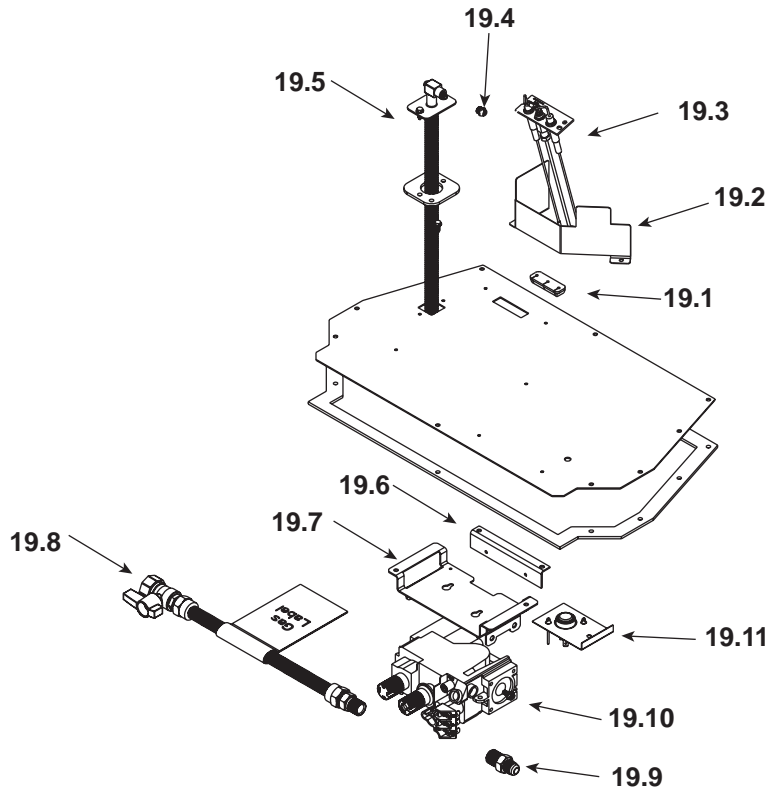

Stocked at Depot

ITEM	DESCRIPTION	COMMENTS	PART NUMBER	Stocked at Depot
	Log Assembly		LOGS-I30	Y
1	Log 1		SRV2206-701	
2	Log 2		SRV2206-705	
3	Log 3		SRV2206-702	
4	Log 4		SRV2206-704	
5	Log 5		SRV2206-703	
6	Log 6		SRV2206-706	
7	Termination Plate Assembly		2206-012	
	Flex Pipe Handle		438-351	
	Gasket		2206-401	
8	Grate Assembly		2206-016	
9	Burner Assembly		2206-009	Y
10	Base Pan		2206-127	
11	Valve Assembly		Refer to valve page	
12	Glass Door Assembly		GLA-2206	Y
13	Rheostat Knob		100-512	Y
14	Control Panel		2205-129	
15	Rheostat		2206-800	Y
16	Blower		GFK-210-C	
17	Wire Assembly		2206-068	Y
18	Cord Assembly		2201-017	Y
	Fuse Wire Assembly	Qty 2 req	2206-085	

Additional service part numbers appear on following page.

#19 Valve Assembly

IMPORTANT: THIS IS DATED INFORMATION. When requesting service or replacement parts for your appliance please provide model number and serial number. All parts listed in this manual may be ordered from an authorized dealer.

Stocked at Depot

ITEM	DESCRIPTION	COMMENTS	PART NUMBER	
19.1	Grommet, 3 Hole		2118-420	
19.2	Pilot Bracket		2206-128	
19.3	Pilot Assembly NG		2103-010	Y
	Pilot Assembly LP		2103-011	Y
	Pilot Tube		SRV485-301	Y
	Thermocouple		446-511	Y
	Thermopile		2103-512	Y
19.4	Orifice NG (#35C)		582-835	Y
	Orifice LP (#51C)		582-851	Y
19.5	18" Flex Tube Assembly		530-302A	Y
19.6	Control Panel Bracket		2205-128	
19.7	Valve Bracket		2205-146	
19.8	Flex Ball Valve Assembly		302-320A	Y
19.9	Valve NG		2166-300	Y
	Valve LP		2166-301	Y
19.10	Brass Connector	Pkg of 5	303-315/5	Y
19.11	Temp Sensor Assembly		046-018A	Y