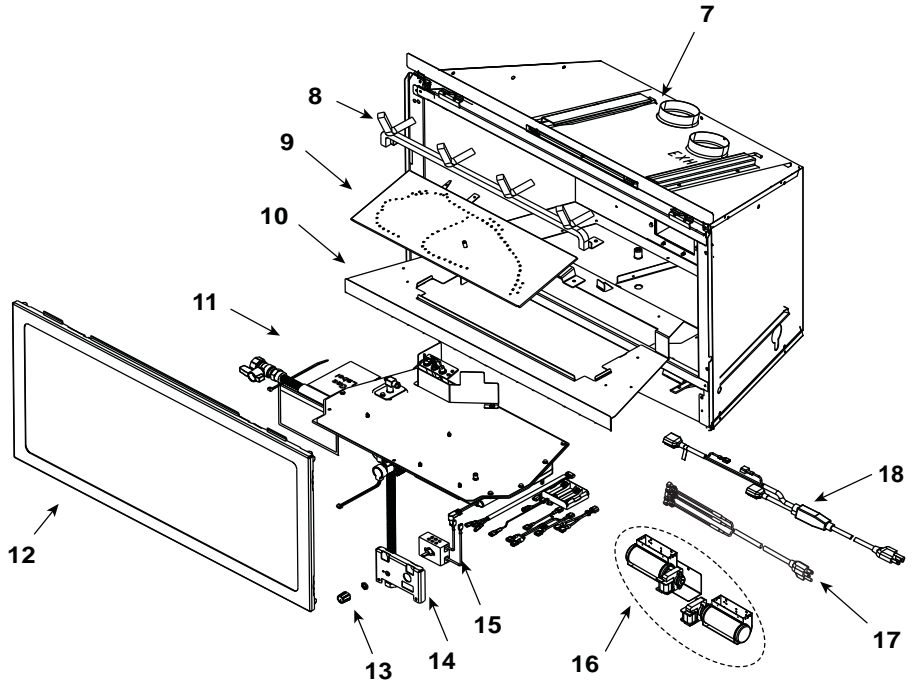

Log Set Assembly

IMPORTANT: THIS IS DATED INFORMATION. When requesting service or replacement parts for your appliance please provide model number and serial number. All parts listed in this manual may be ordered from an authorized dealer.

Stocked at Depot

ITEM	DESCRIPTION	COMMENTS	PART NUMBER	Stocked at Depot
	Log Assembly		LOGS-I30	Y
1	Log 1		SRV2206-701	
2	Log 2		SRV2206-705	
3	Log 3		SRV2206-702	
4	Log 4		SRV2206-704	
5	Log 5		SRV2206-703	
6	Log 6		SRV2206-706	
7	Termination Plate Assembly		2206-012	
	Flex Pipe Handle		438-351	
	Gasket		2206-401	
8	Grate Assembly		2206-016	
9	Burner Assembly		2206-009	Y
10	Base Pan		2206-127	
11	Valve Assembly		Refer to valve page	
12	Glass Door Assembly		GLA-2206	Y
13	Rheostat Knob		100-512	Y
14	Control Panel		2205-129	
15	Rheostat		2206-800	Y
16	Blower		GFK-210-C	
17	Wire Assembly		2206-068	Y
18	Cord Assembly		2201-017	Y
	Fuse Wire Assembly	Qty 2 req	2206-085	

Additional service part numbers appear on following page.