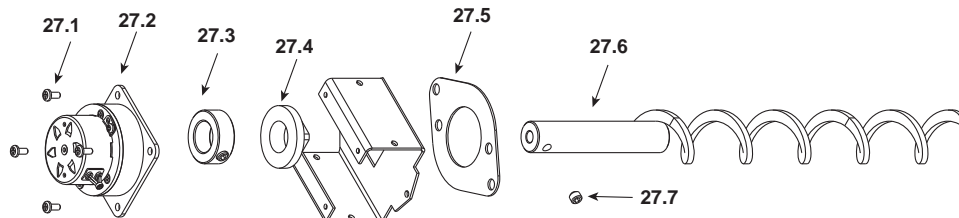

IMPORTANT: THIS IS DATED INFORMATION. When requesting service or replacement parts for your appliance please provide model number and serial number. All parts listed in this manual may be ordered from an authorized dealer.

Stocked at Depot

ITEM	DESCRIPTION	COMMENTS	PART NUMBER	
18	Snap Disc, 110-20 # 1		SRV230-1220	Y
19	Face Right		SRV7019-116	
20	Access Panel Assembly		7019-025	
21	Outer Skin Left / Right Side	Interchangeable	7019-100	
22	Blower, Exhaust Combustion		812-4400	Y
	Gasket, Exhaust Combustion Blower (between...)	...Motor & Housing	812-4710	Y
		...Housing & Stove	240-0812	Y
23	Exhaust Transition Assembly		414-5100	
	Flue Adapter Flange Gasket		7036-180	
	Latch, Draw		229-0230	
24	Flue Collar Assembly		7019-031	
25	Blower, Convection		812-4900	Y
	Blower Magnet	Pkg of 10	7019-188/10	
26	Outer Skin Back		SRV7019-101	

#27 Feed Assembly

27	Feed Assembly		812-4760	Y
27.1	Screw 8-32 x 3/8	Pkg of 40	225-0500/40	Y
27.2	Feed Motor		812-4421	Y
27.3	Collar, Set, 7/8		229-0520	
27.4	Bearing, Feed System, Nylon		SRV7000-598	Y
27.5	Gasket, Feed Motor		240-0731	Y
27.6	Feed Spring Assembly (Only)		SRV7001-046	Y
27.7	Screw, 5/16-18 x 1/4	Pkg of 25	225-0550/25	Y
28	Wire Harness/Junction Box		7019-166	Y
29	Control Board 3 Speed		SRV7000-205	Y
	Wing Thumb Screw 8-32 X 1/2	Pkg of 24	7000-223/24	Y
30	Snap Disc # 2		SRV7000-268	Y
	Bracket, Snap Disc		7005-253	
31	Vacuum Switch		SRV7000-531	Y
32	Plate, Cover, Outer Can		480-1300	
33	Outer Skin, Top		SRV7019-106	

Additional service part numbers appear on following page.