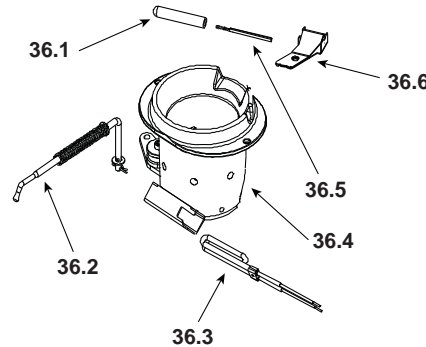

#27 Feed Assembly

27	Feed Assembly		812-4760	Y
27.1	Screw 8-32 x 3/8	Pkg of 40	225-0500/40	Y
27.2	Feed Motor		812-4421	Y
27.3	Collar, Set, 7/8		229-0520	
27.4	Bearing, Feed System, Nylon		SRV7000-598	Y
27.5	Gasket, Feed Motor		240-0731	Y
27.6	Feed Spring Assembly (Only)		SRV7001-046	Y
27.7	Screw, 5/16-18 x 1/4	Pkg of 25	225-0550/25	Y
28	Wire Harness/Junction Box		7019-166	Y
29	Control Board 3 Speed		SRV7000-205	Y
	Wing Thumb Screw 8-32 X 1/2	Pkg of 24	7000-223/24	Y
30	Snap Disc # 2		SRV7000-268	Y
	Bracket, Snap Disc		7005-253	
31	Vacuum Switch		SRV7000-531	Y
32	Plate, Cover, Outer Can		480-1300	
33	Outer Skin, Top		SRV7019-106	

**Stocked
at Depot**

ITEM	DESCRIPTION	COMMENTS	PART NUMBER
34	Door Hinge Assembly		SRV7019-014
	Hinge, Door, Male		450-2810
35	Face Left		SRV7019-220

#36 Firepot Assembly

36.1	Thermocouple Cover	Pkg of 10	812-4920	Y
36.2	Pull Rod Assembly		7019-009	
	Pull Rod Black Nickel		7019-172	
	Spring, Firepot		200-2050	
36.3	Heating Element Assembly 18" (Loop Igniter)	Pkg of 10	SRV7000-462/10	Y
36.4	Firepot Assembly		SRV414-5200	Y
	Bolt, Firepot, 1-1/4" Long	Pkg of 25	225-0120/25	Y
	Bushing, Firepot		410-8320	Y
	Floor, Firepot		414-0290	Y
	Gasket, Firepot		240-0930	Y
36.5	Thermocouple		812-4470	Y
36.6	Thermocouple Clamp		SRV7001-203	Y
	Component Pack (Includes Firepot Cleanout Tool, Power Cord, Wire Harness For Thermostat, Warranty Card, Consumer View & Quality Cards, Owners Manual, "How-To-Operate" Dvd)		SRV7019-042	
	Cleanout Tool		414-1140	Y
	Dvd Original Energy Insert		7000-441	
	Harness, Thermostat Wire		230-0810	
	Power Cord		812-1180	Y
	Deflector, Bottom Airwash		413-0680	
	Feed Adjustment Plate		SRV7019-110	
	Gasket, Flue Adapter		240-0850	Y
	Hose, Vacuum, 5/32 Id - Field Cut to Size	3 Ft	SRV240-0450	Y
	Hopper Switch Assembly		SRV7019-053	Y