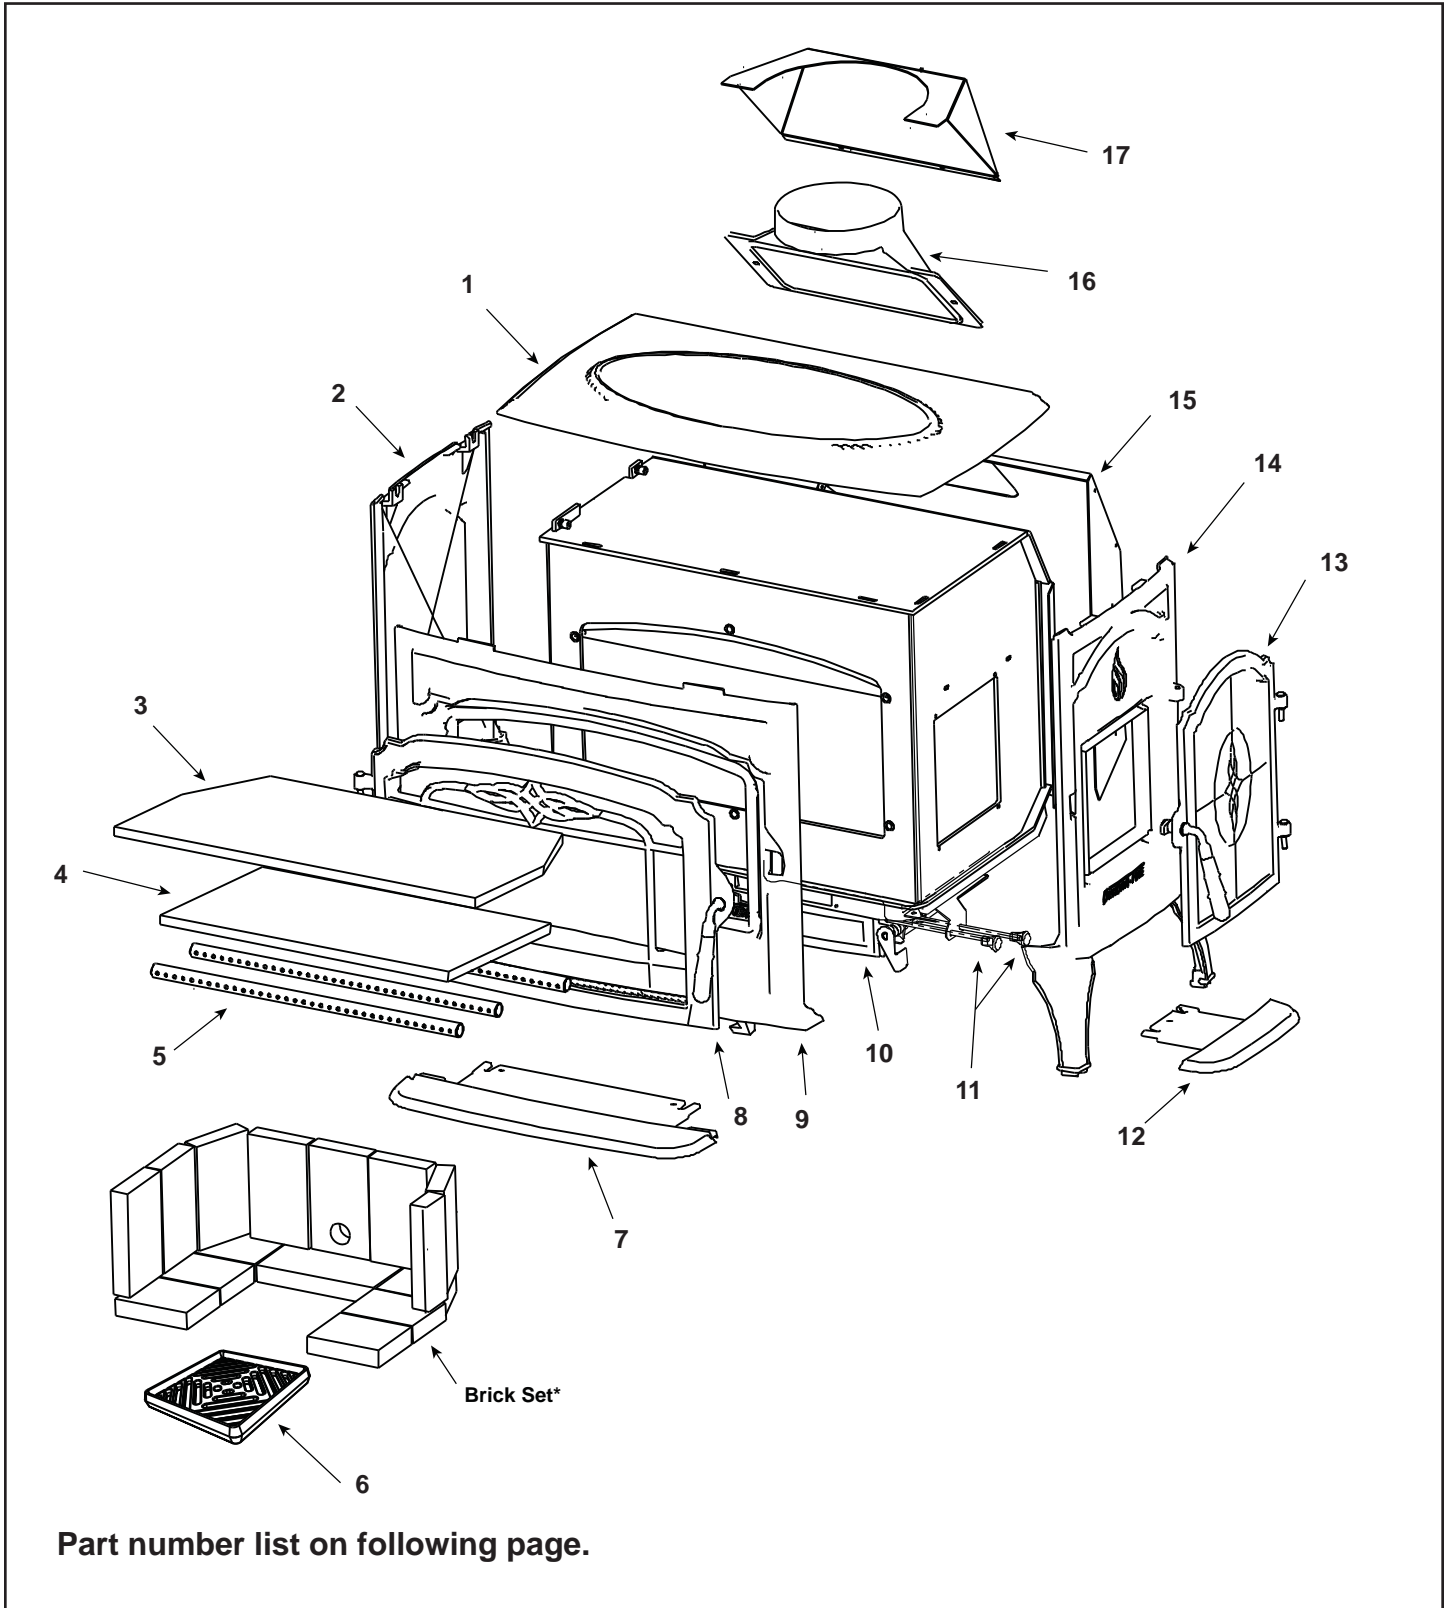

Non-Catalytic, Front/Side Load,
Wood Stove

Beginning Manufacturing Date: July 2003
Ending Manufacturing Date: Active

Active Units
YOSEMITE-MBK (7-03 to Active)
YOSEMITE-PMH (8-03 to Active)

Retired Units
YOSEMITE-PCR (8-03 to 11-06)
YOSEMITE-PGR (8-03 to 2-05)
YOSEMITE-PMB (8-03 to 2-05)