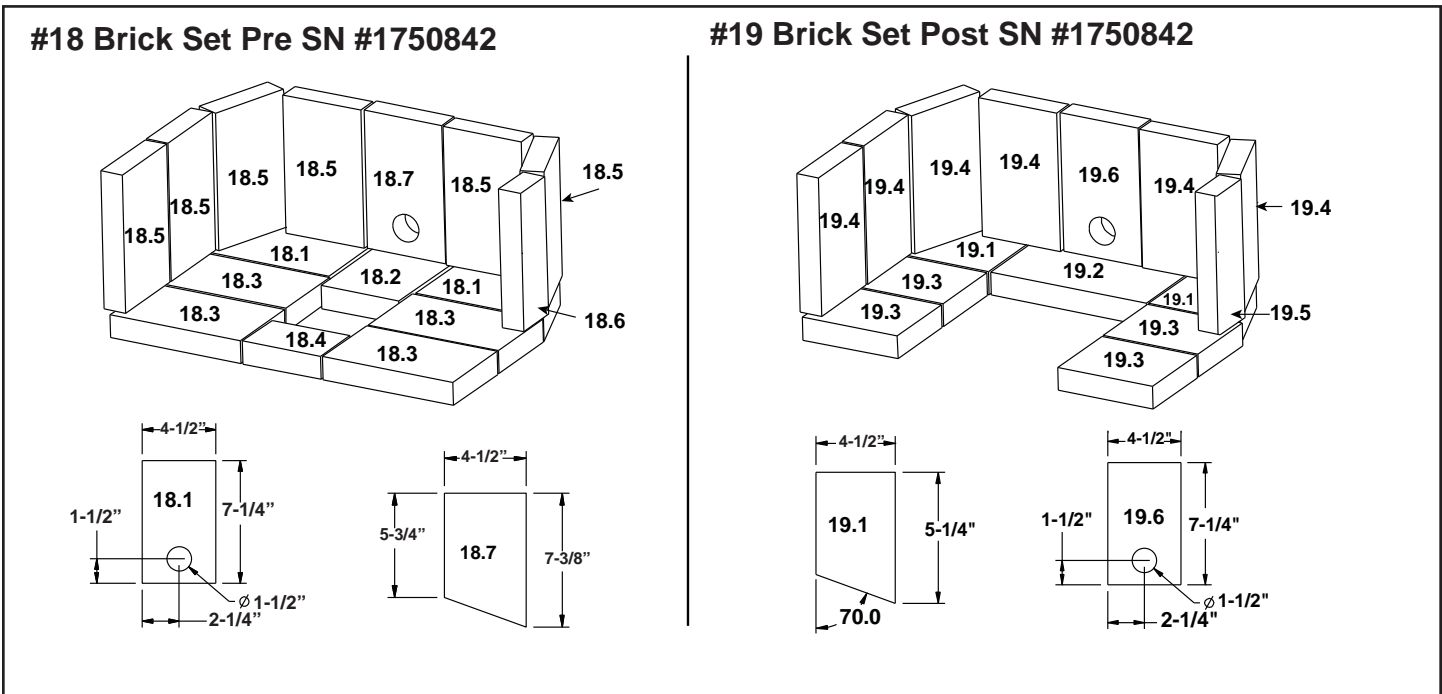

IMPORTANT: THIS IS DATED INFORMATION. When requesting service or replacement parts for your appliance please provide model number and serial number. All parts listed in this manual may be ordered from an authorized dealer.

Stocked at Depot

ITEM	DESCRIPTION	COMMENTS	PART NUMBER	
Pre 1750842				
18	Brick Assembly	Pkg of 16	SRV7004-028	
18.1	Brick, 7-3/8" x 4-1/2" x 1-1/4" (see diagram)	Qty. 2 Req.		
18.2	Brick, 5-3/4" x 4-1/2" x 1-1/4"	Qty. 1 Req.		
18.3	Brick, 7-5/8" x 4-1/2" x 1-1/4"	Qty. 4 Req.		
18.4	Brick, 3" x 4-1/2" x 1-1/4"	Qty. 1 Req.		
18.5	Brick, 7-1/2" x 4-1/2" x 1-1/4"	Qty. 10 Req.		
18.6	Brick, 7-1/2" x 2-1/2" x 1-1/4"	Qty. 1 Req.		
18.7	Brick, 7-1/4" x 4-1/2" x 1-1/4" (see diagram) w/Hole	Qty. 1 Req.	SRV7004-199	
	Brick, Uncut(Must specify size when ordering)	Pkg of 1	832-0550	
		Pkg of 6	832-3040	
Post 1750842				
19	Brick Assembly	Pkg of 15	BRICK-7004	
19.1	Brick, 5-1/4" x 4-1/2" x 1-1/4" (see diagram)	Qty. 2 Req.		
19.2	Brick, 9" x 4-1/2" x 1-1/4"	Qty. 1 Req.		
19.3	Brick, 5-3/8" x 4-1/2" x 1-1/4"	Qty. 4 Req.		
19.4	Brick, 7-1/2" x 4-1/2" x 1-1/4"	Qty. 6 Req.		
19.5	Brick, 7-1/2" x 2-1/2" x 1-1/4"	Qty. 1 Req.		
19.6	Brick, 7-1/4" x 4-1/2" x 1-1/4" (see diagram) w/Hole	Qty. 1 Req.	SRV7004-199	
	Brick, Uncut	Pkg of 1	832-0550	
		Pkg of 6	832-3040	

Additional service part numbers appear on following page.